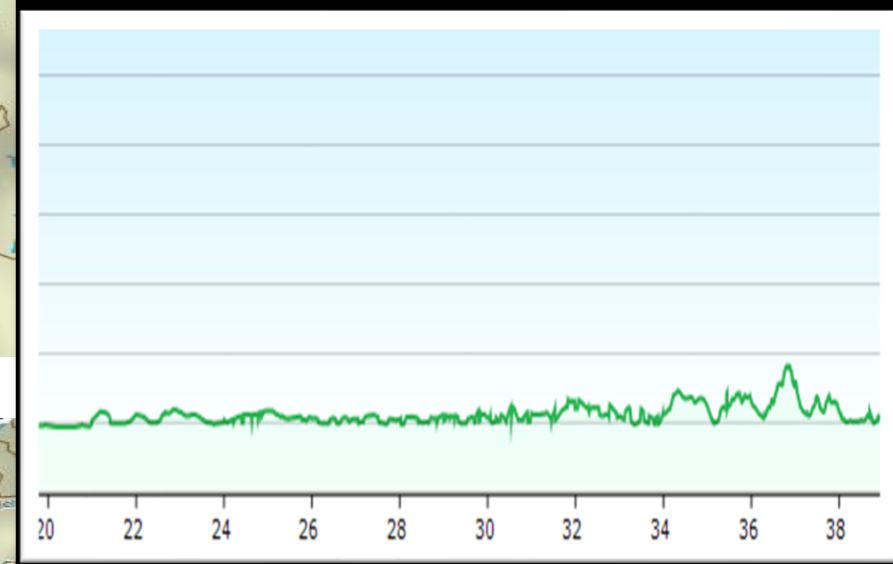

# LEG 1

Kirkefjorden - Selfjorden  
Distance: 11 km  
Elevation: 750 m

THE ARCTIC TRIPLE

Navigation map 100 miles

# LEG 2

Selfjorden - Fredvang  
Distance: 9 km  
Elevation: 500 m

Navigation map 100 miles

# LEG 3

Fredvang - Nusfjord  
Distance: 19 km  
Elevation: 350 m

TP 3 // 39km SP Nusfjord

Track leg 3

THE ARCTIC TRIPLE

TP 4 // 56km SP Napp

Track leg 4

TP 3 // 39km SP Nufjord

Navigation map 100 miles