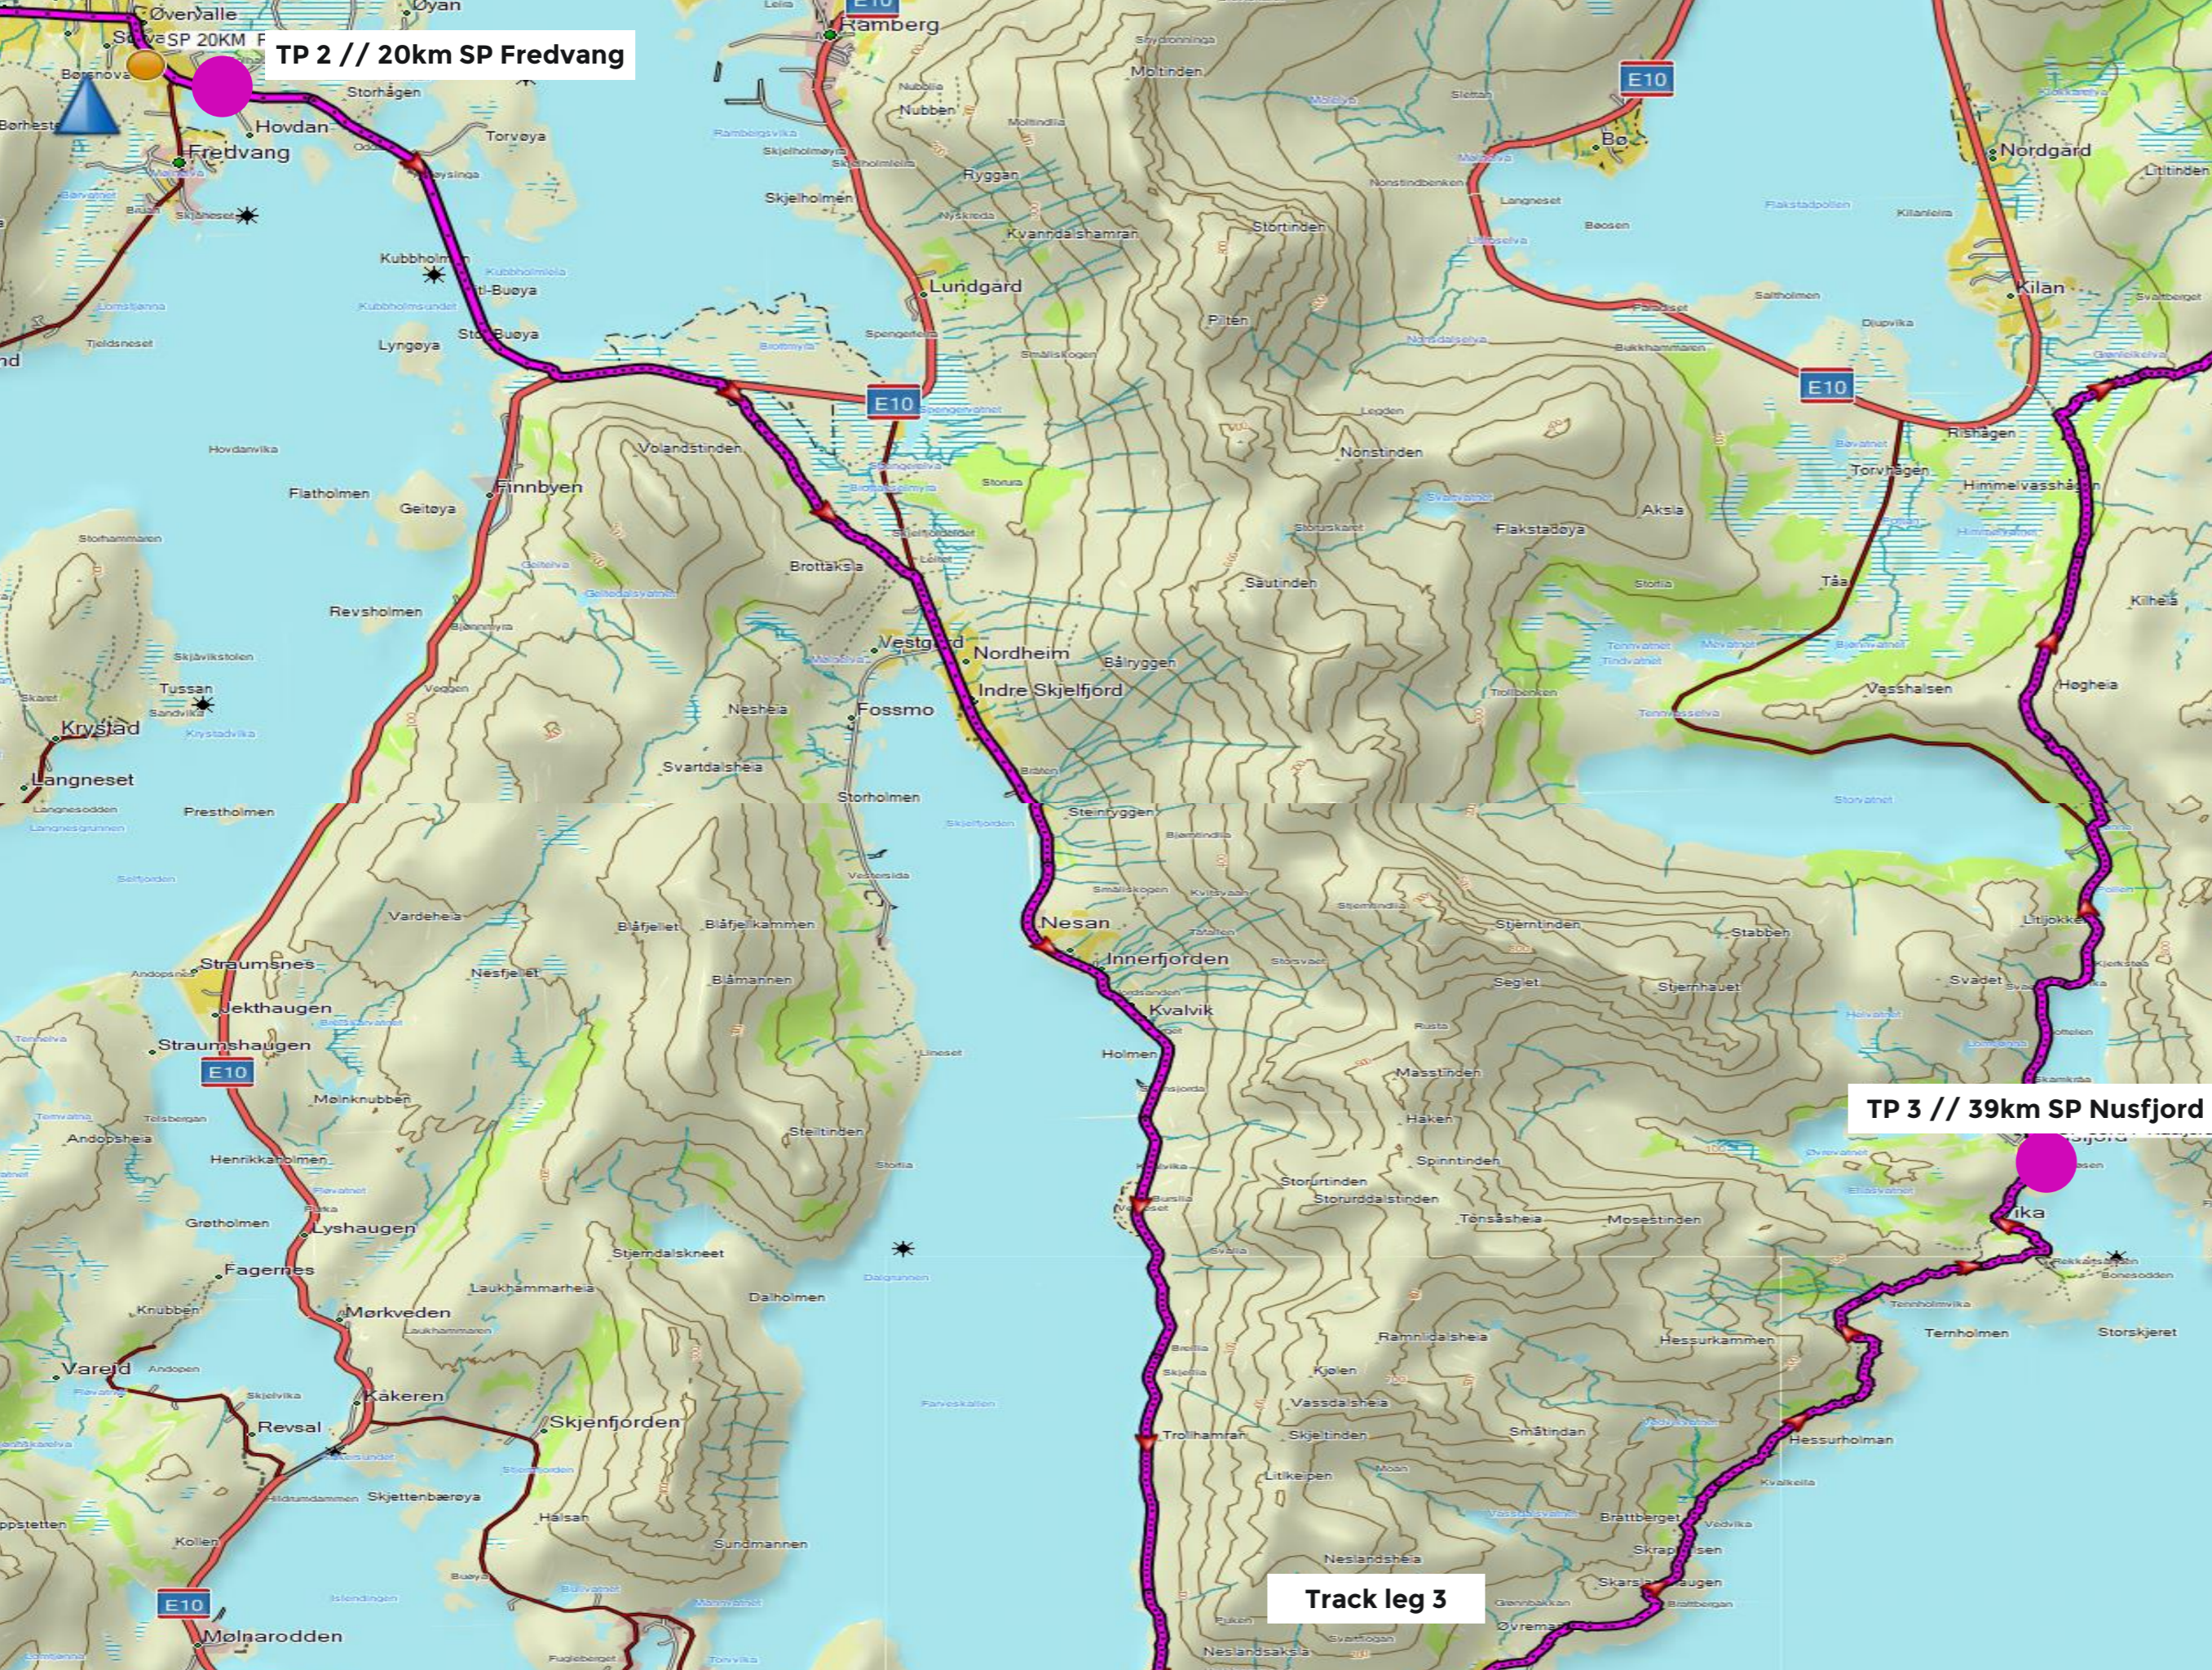

# LEG 1

Kirkefjorden - Selfjorden  
Distance: 11 km  
Elevation: 750 m

THE ARCTIC TRIPLE

Navigation map 100 miles

# LEG 2

Selfjorden - Fredvang  
Distance: 9 km  
Elevation: 500 m

Navigation map 100 miles

Navigation map 100 miles

# LEG 7

Brustranda - Torvdalshalsen  
Distance: 24 km  
Elevation: 800 m

THE ARCTIC TRIPLE

Navigation map 100 miles