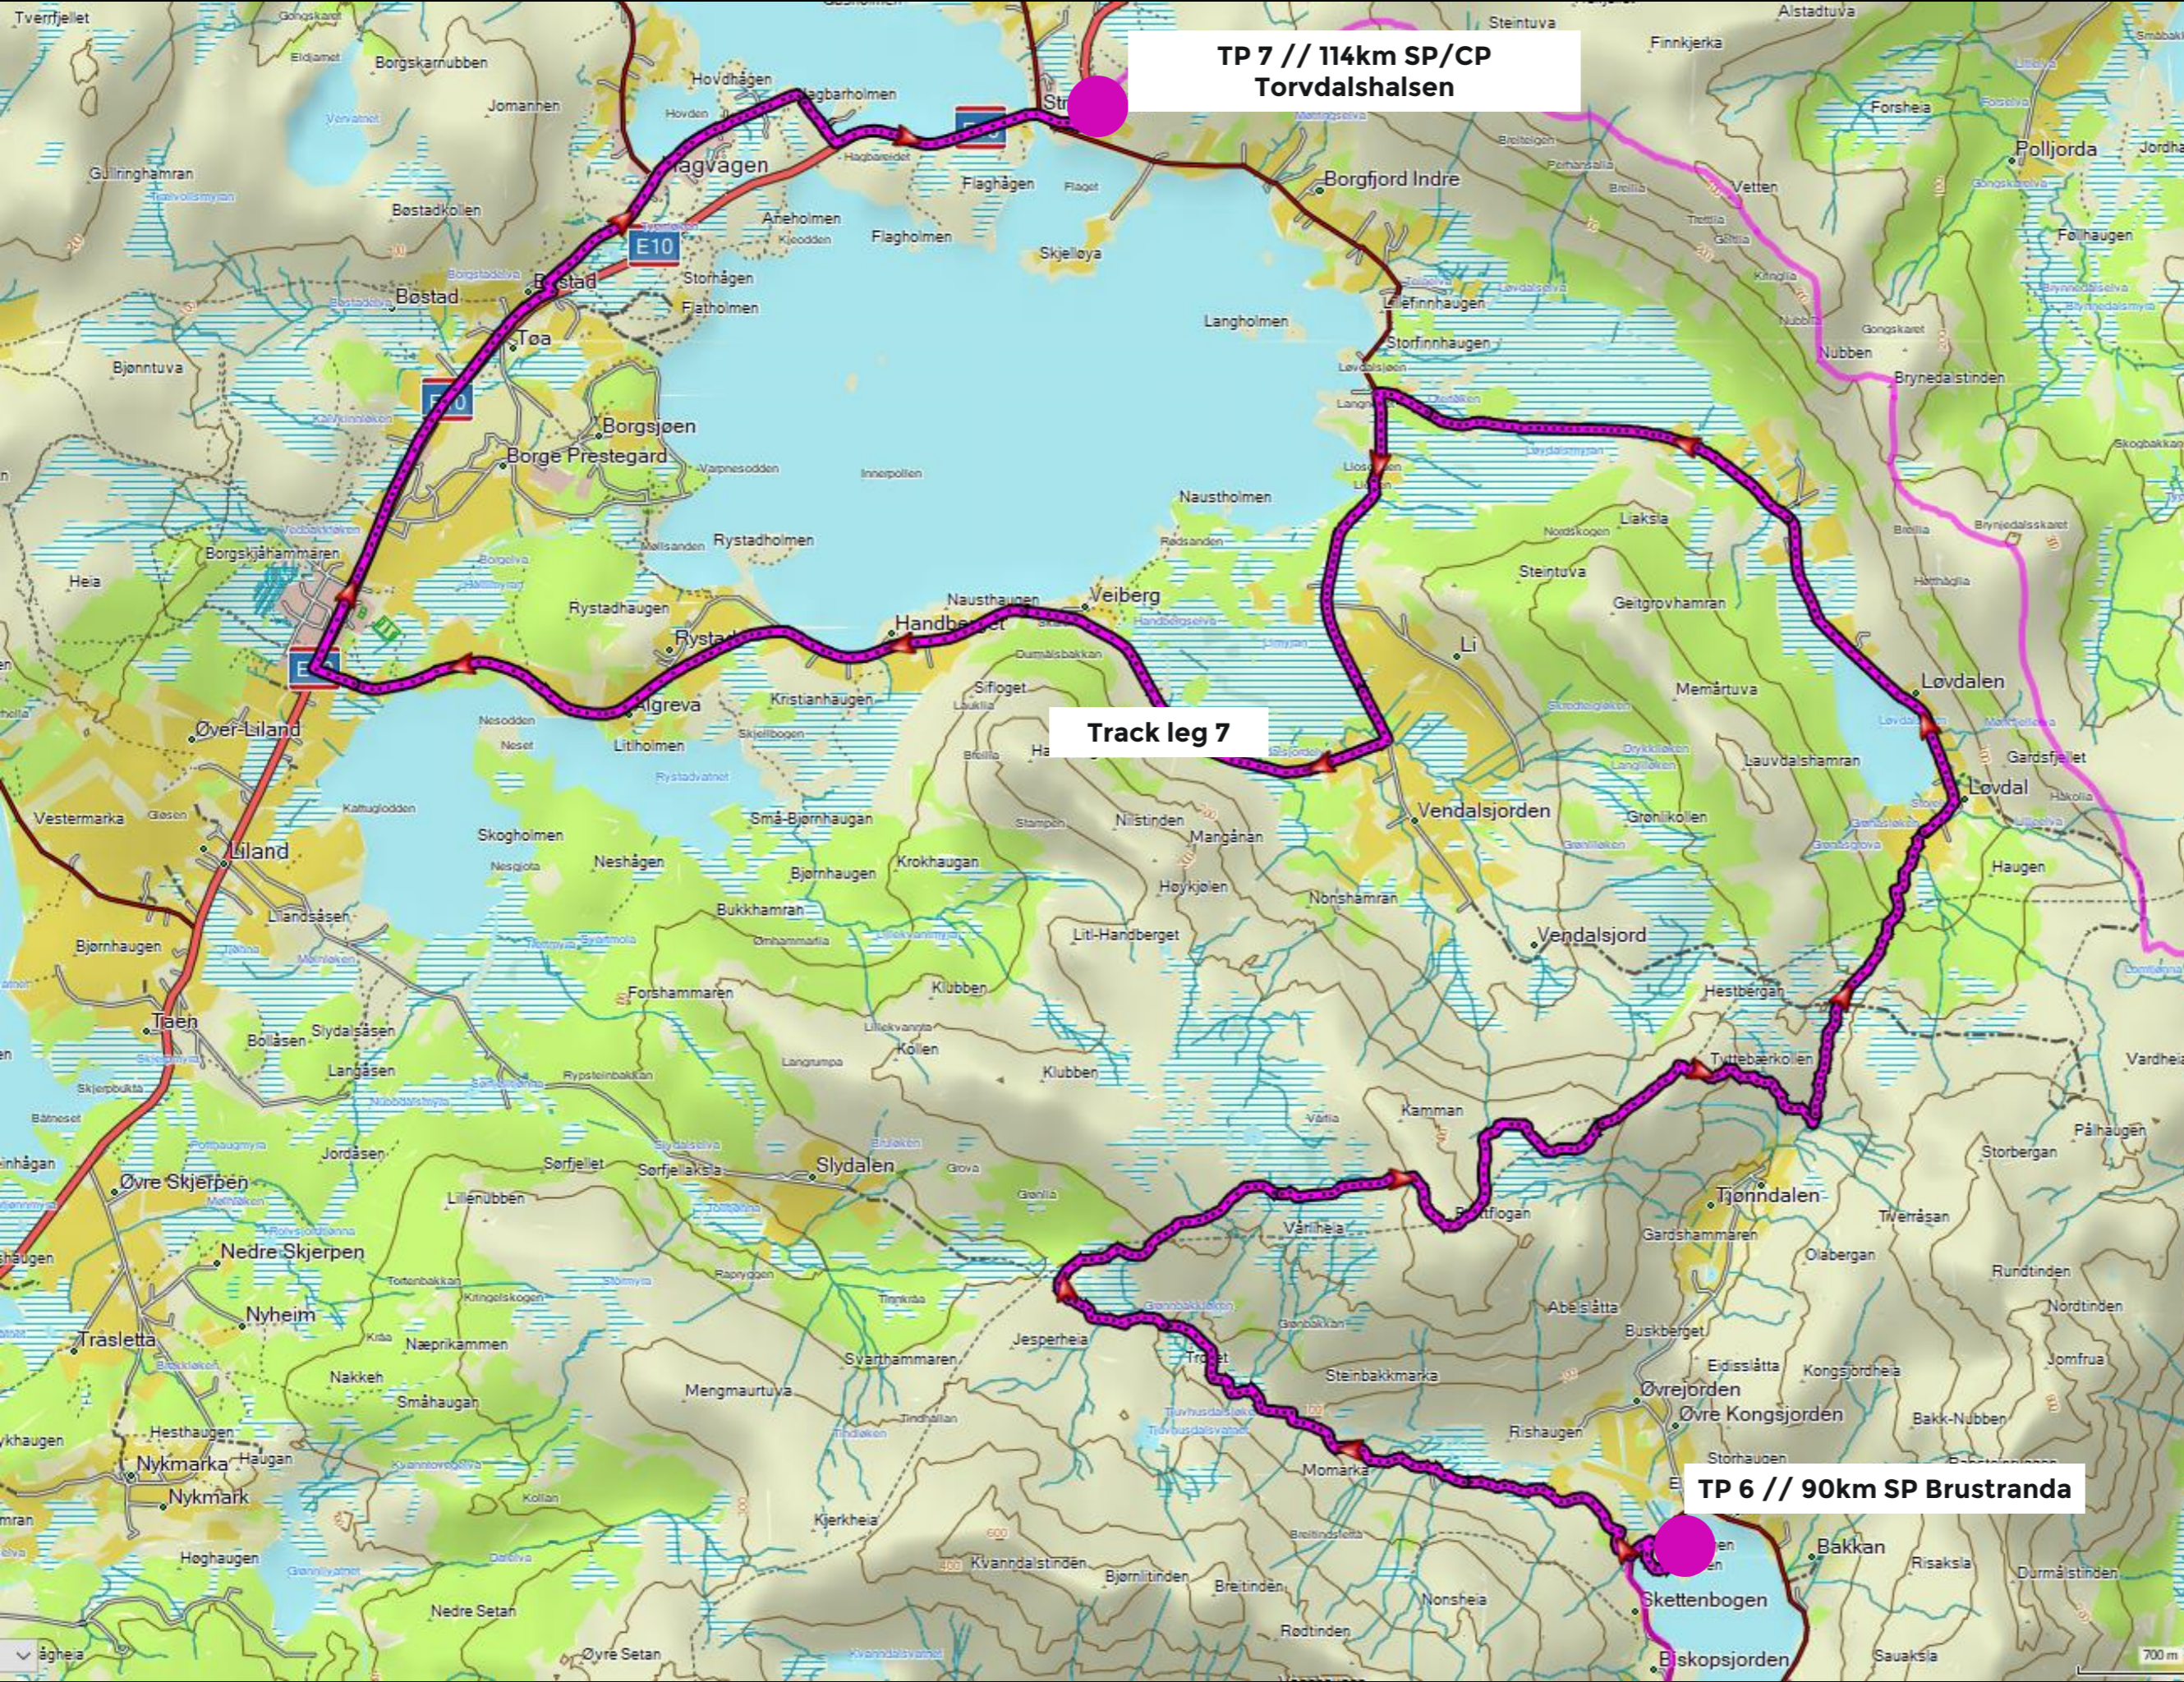

Navigation map 100 miles

# LEG 5

Napp - Leknes  
Distance: 17 km  
Elevation: 300 m

THE ARCTIC TRIPLE

Navigation map 100 miles

# LEG 6

Leknes - Brustranda  
Distance: 17 km  
Elevation: 350 m

THE ARCTIC TRIPLE

TP 7 // 114km SP/CP  
Torvdalshalsen

Track leg 7

TP 6 // 90km SP Brustranda

Navigation map 100 miles

# LEG 7

Brustranda - Torvdalshalsen  
Distance: 24 km  
Elevation: 800 m

THE ARCTIC TRIPLE

Navigation map 100 miles