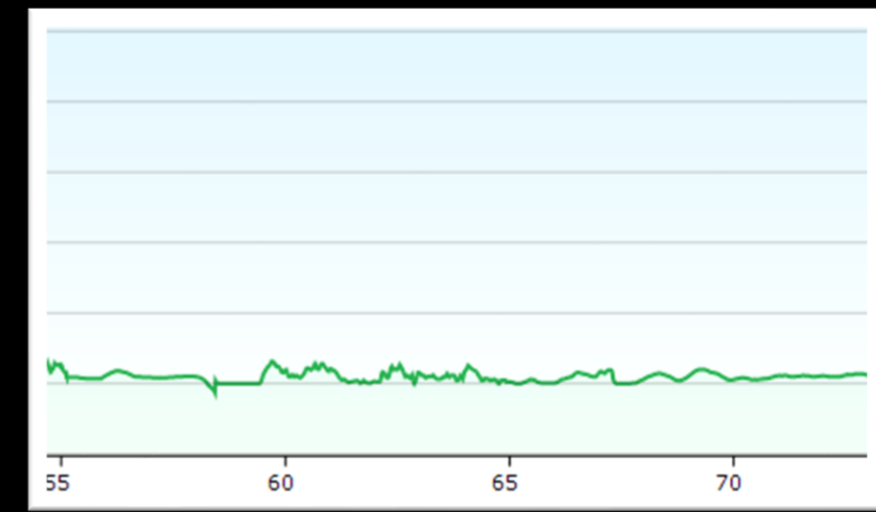

Navigation map 100 miles

# LEG 4

Nufjord - Napp  
 Distance: 17 km  
 Elevation: 900 m

THE ARCTIC TRIPLE

Navigation map 100 miles

# LEG 5

Napp - Leknes  
Distance: 17 km  
Elevation: 300 m

THE ARCTIC TRIPLE

Navigation map 100 miles