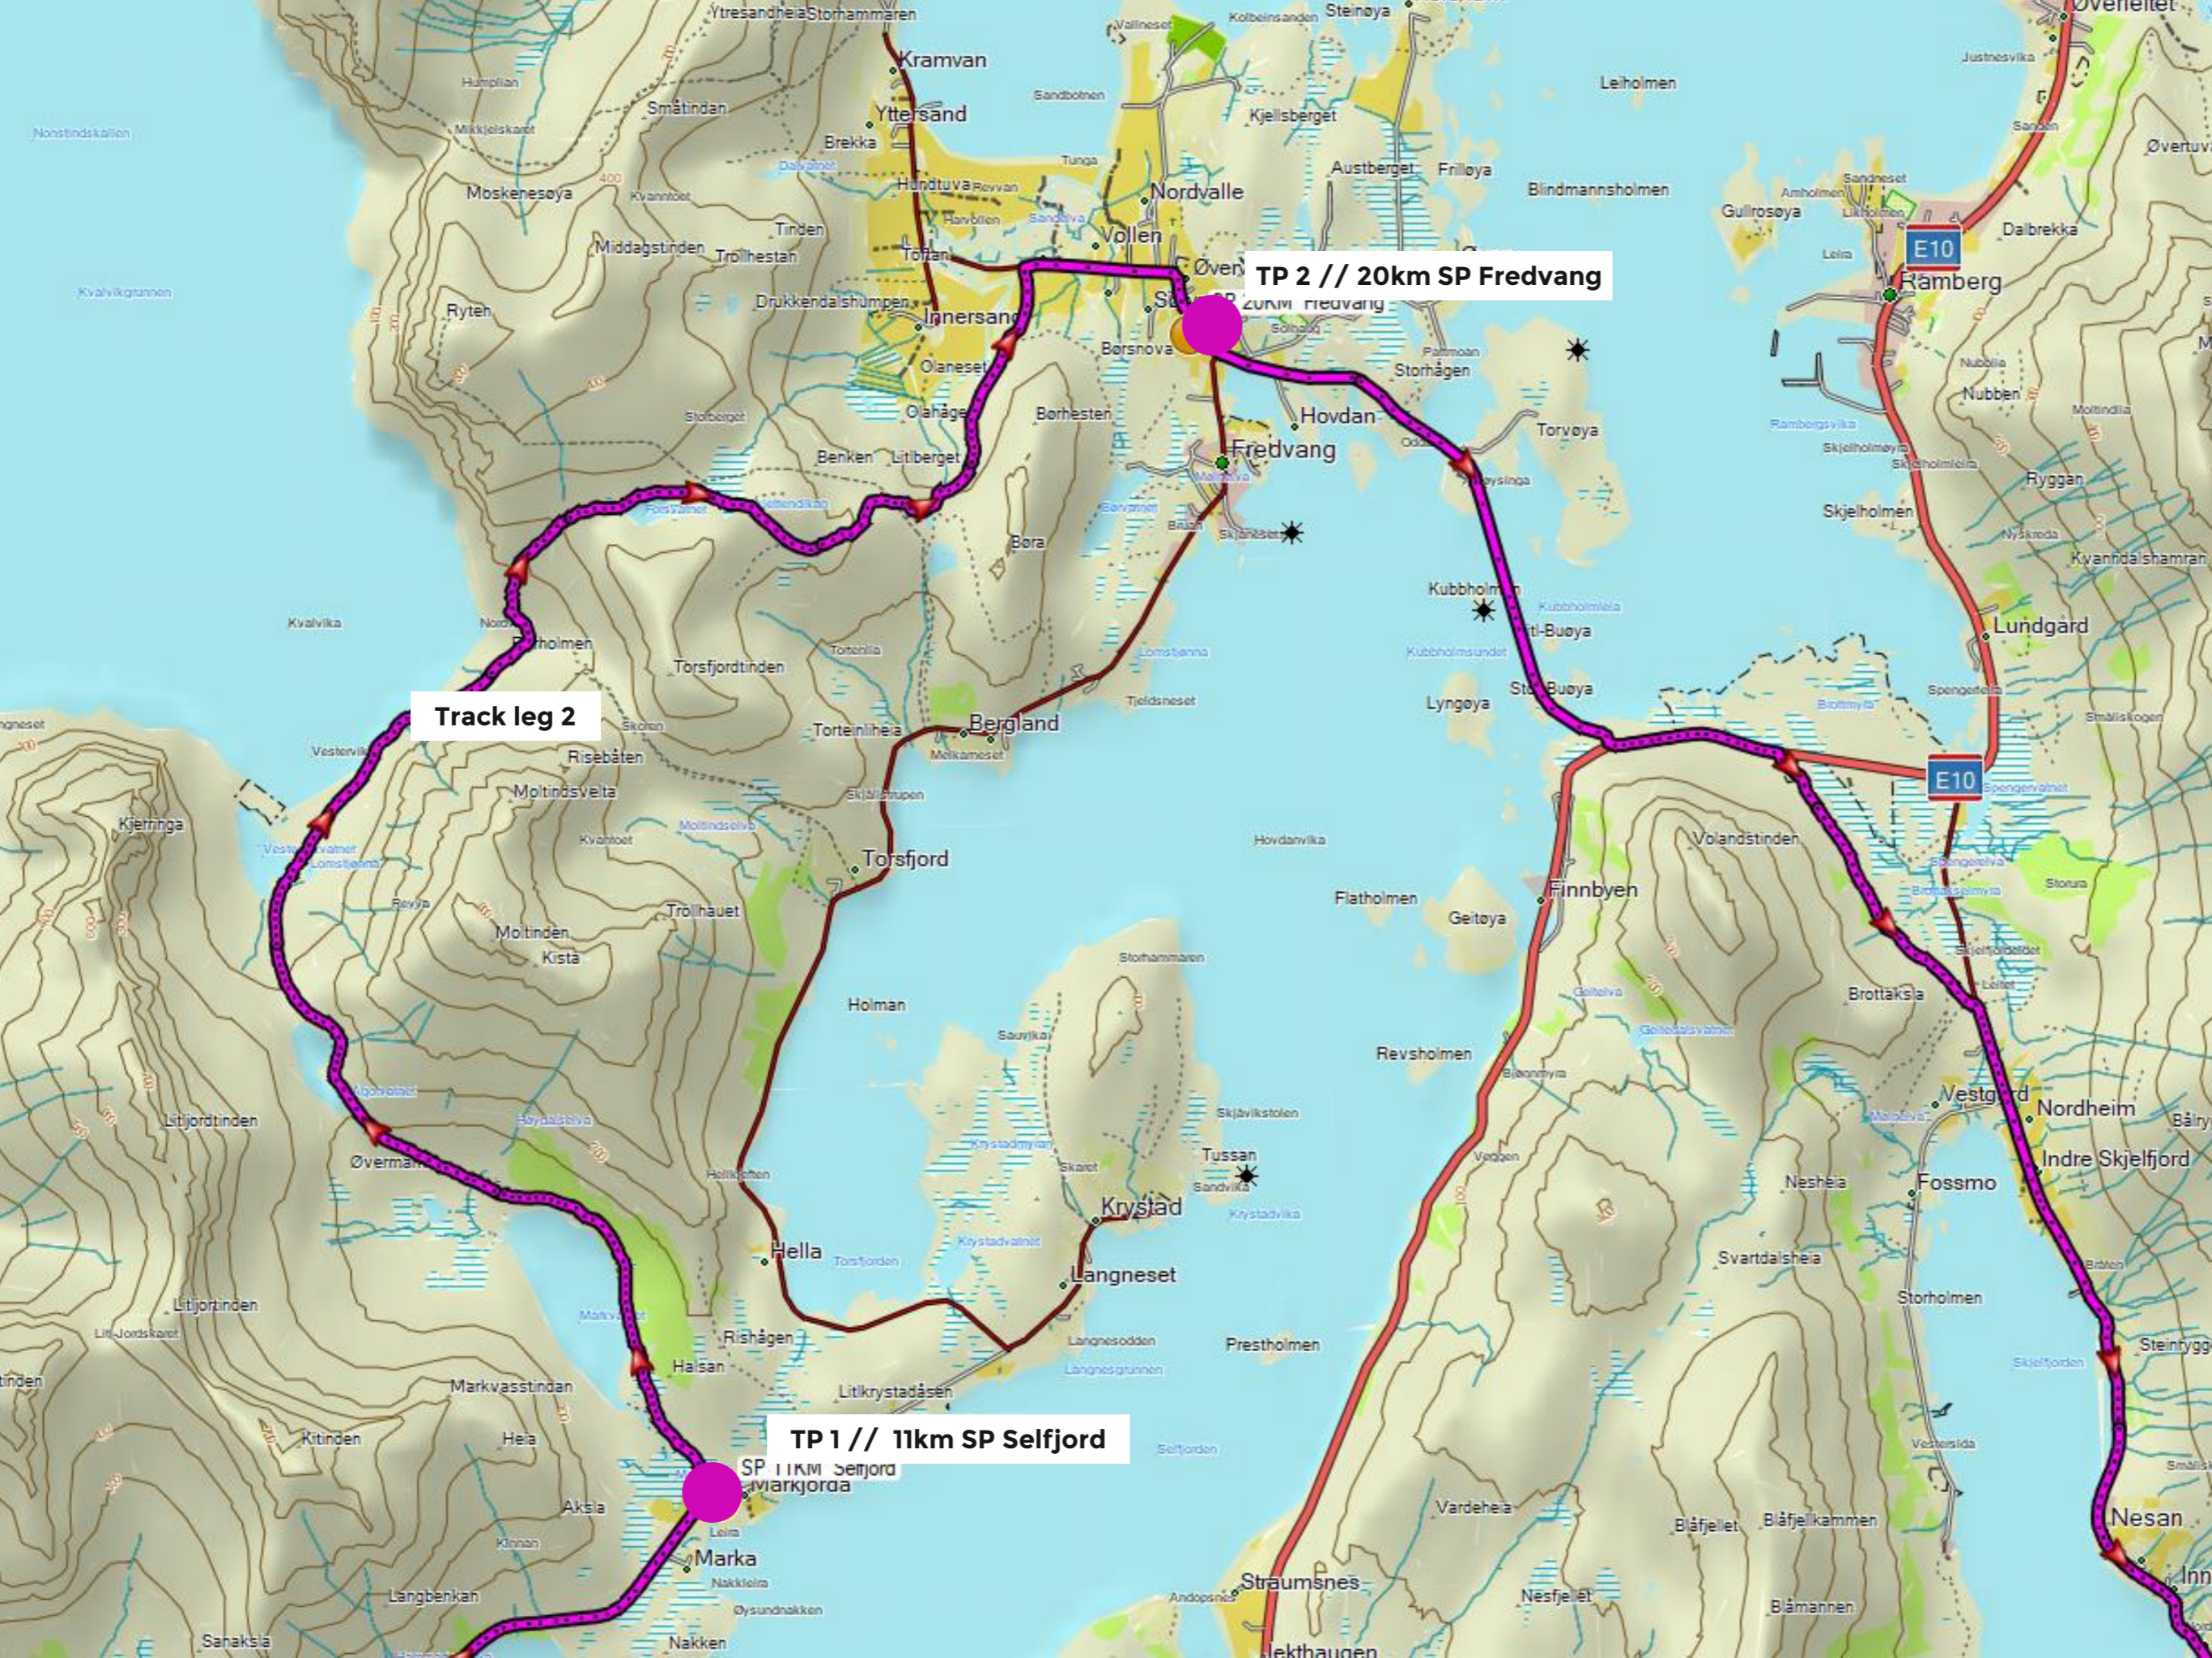

# LEG 1

Kirkefjorden - Selfjorden  
Distance: 11 km  
Elevation: 750 m

THE ARCTIC TRIPLE

Navigation map 100 miles

# LEG 2

Selfjorden - Fredvang  
Distance: 9 km  
Elevation: 500 m

Navigation map 100 miles

Navigation map 100 miles

# LEG 7

Brustranda - Torvdalshalsen  
Distance: 24 km  
Elevation: 800 m

THE ARCTIC TRIPLE

Navigation map 100 miles