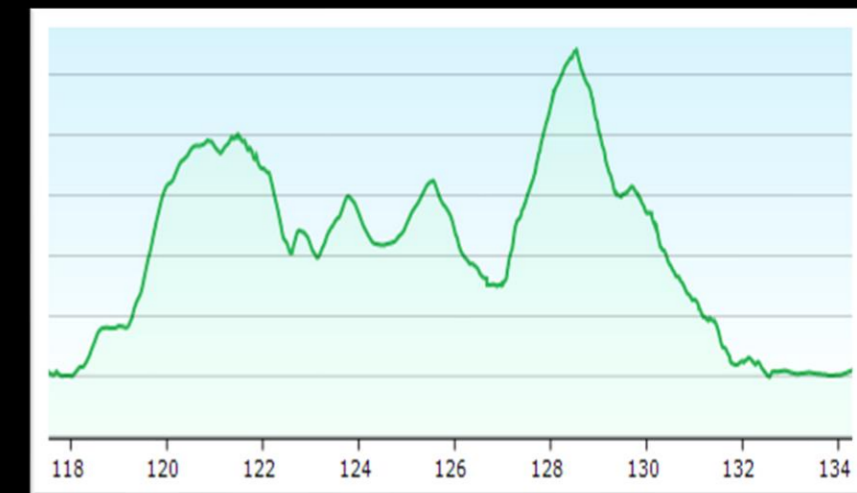

# LEG 6

Leknes - Brustranda  
Distance: 17 km  
Elevation: 350 m

THE ARCTIC TRIPLE

TP 7 // 114km SP/CP  
Torvdalshalsen

Track leg 7

TP 6 // 90km SP Brustranda

Navigation map 100 miles

# LEG 7

Brustranda - Torvdalshalsen  
Distance: 24 km  
Elevation: 800 m

THE ARCTIC TRIPLE

Navigation map 100 miles

# LEG 8

Torvdalshalsen - Vikjord  
Distance: 15 km  
Elevation: 1150 m

THE ARCTIC TRIPLE

# LEG 9

TP 9 // 141km SP/CP  
Kleppstad

Track leg 9

TP 8 // 129km SP Vikjorden

Vikjord - Kleppstad  
Distance: 12 km  
Elevation: 200 m

Navigation map 100 miles