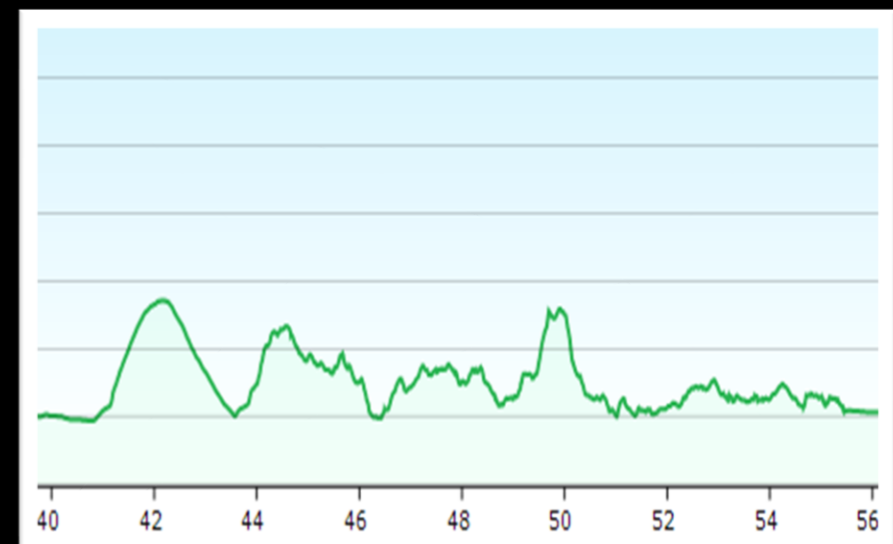

# LEG 2

Selfjorden - Fredvang  
Distance: 9 km  
Elevation: 500 m

Navigation map 100 miles

# LEG 3

Fredvang - Nusfjord  
Distance: 19 km  
Elevation: 350 m

TP 3 // 39km SP Nusfjord

Track leg 3

THE ARCTIC TRIPLE

TP 4 // 56km SP Napp

Track leg 4

TP 3 // 39km SP Nufjord

Navigation map 100 miles

# LEG 4

Nufjord - Napp  
 Distance: 17 km  
 Elevation: 900 m

THE ARCTIC TRIPLE

Navigation map 100 miles