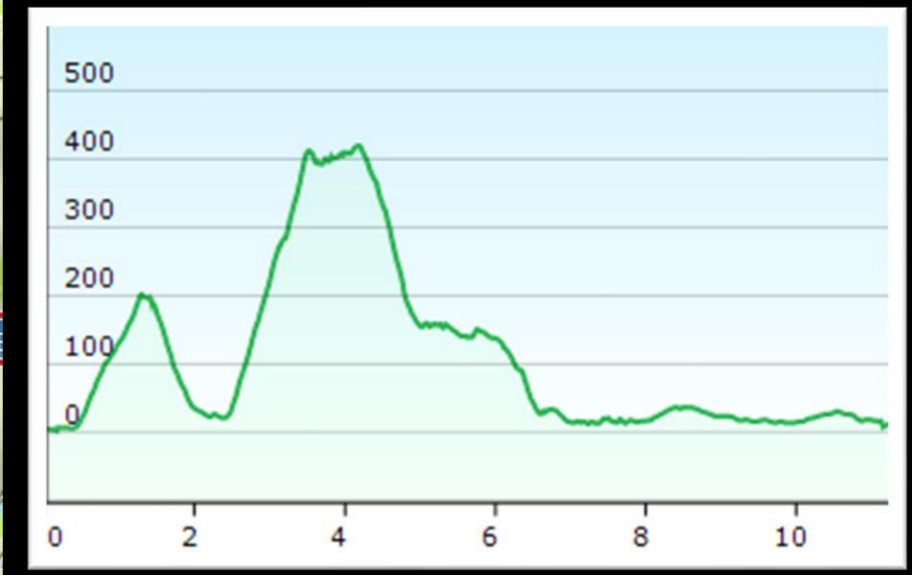

# Lofoten Ultra-Trail

● TP = Transition Point Relay  
● SP/CP = Service-/check Point

● Start

● Finish

100 Miles / Relay  
50 Miles / Relay  
48 KM  
24 KM  
12 KM

THE ARCTIC TRIPLE

Navigation map 100 miles

# LEG 1

Kirkefjorden - Selfjorden  
Distance: 11 km  
Elevation: 750 m

THE ARCTIC TRIPLE

Navigation map 100 miles

# LEG 2

Selfjorden - Fredvang  
Distance: 9 km  
Elevation: 500 m

Navigation map 100 miles