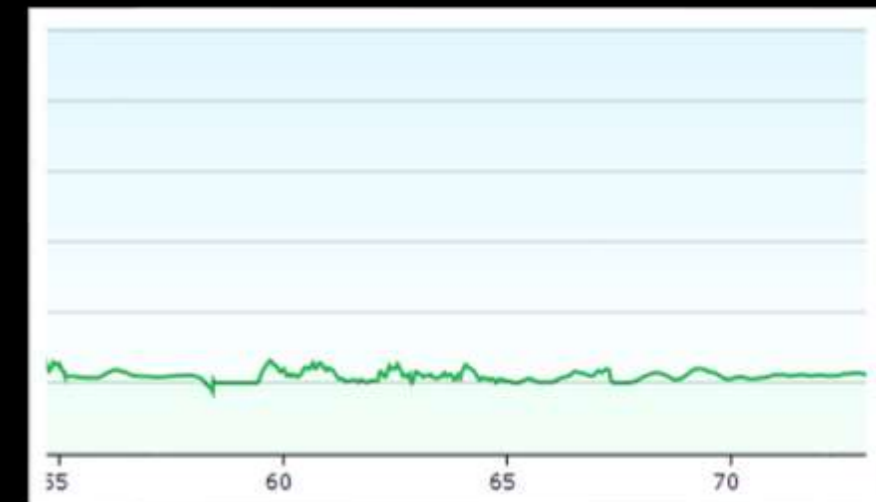

THE ARCTIC TRIPLE

- Navigation map:
Lofoten Stage Run 100KM

Lofoten Stage Run 100KM

11km SP Selfjorden

Part 1

Start Stage 1
Kjerkfjorden, Reine

Stage 1

Kjerkfjorden - Selfjorden
Distance: 11 km
Elevation: 750 m

THE ARCTIC TRIPLE

Stage 1

Selfjorden - Fredvang
Distance: 9 km
Elevation: 500 m

THE ARCTIC TRIPLE

Stage 2

Napp - Leknes
Distance: 17 km
Elevation: 300 m

THE ARCTIC TRIPLE

**23(97)km SP
Torvdalshalsen**

Part 1

Part 2

**Start & Finish Stage 3
35km Rølvfjorden**

Stage 3

**Rølvfjorden - Torvdalshalsen -
Rølvfjorden**
Distance: 23+12 km
Elevation: 800+700 m

THE ARCTIC TRIPLE

S
Start Stage 4
Kleppstad

14km SP Kongsmarka

FINISH 100KM
Stage Run 4
21KM Svolvær

Stage 4

Kleppstad - Svolvær
Distance: 21 km
Elevation: 1150 m

THE ARCTIC TRIPLE