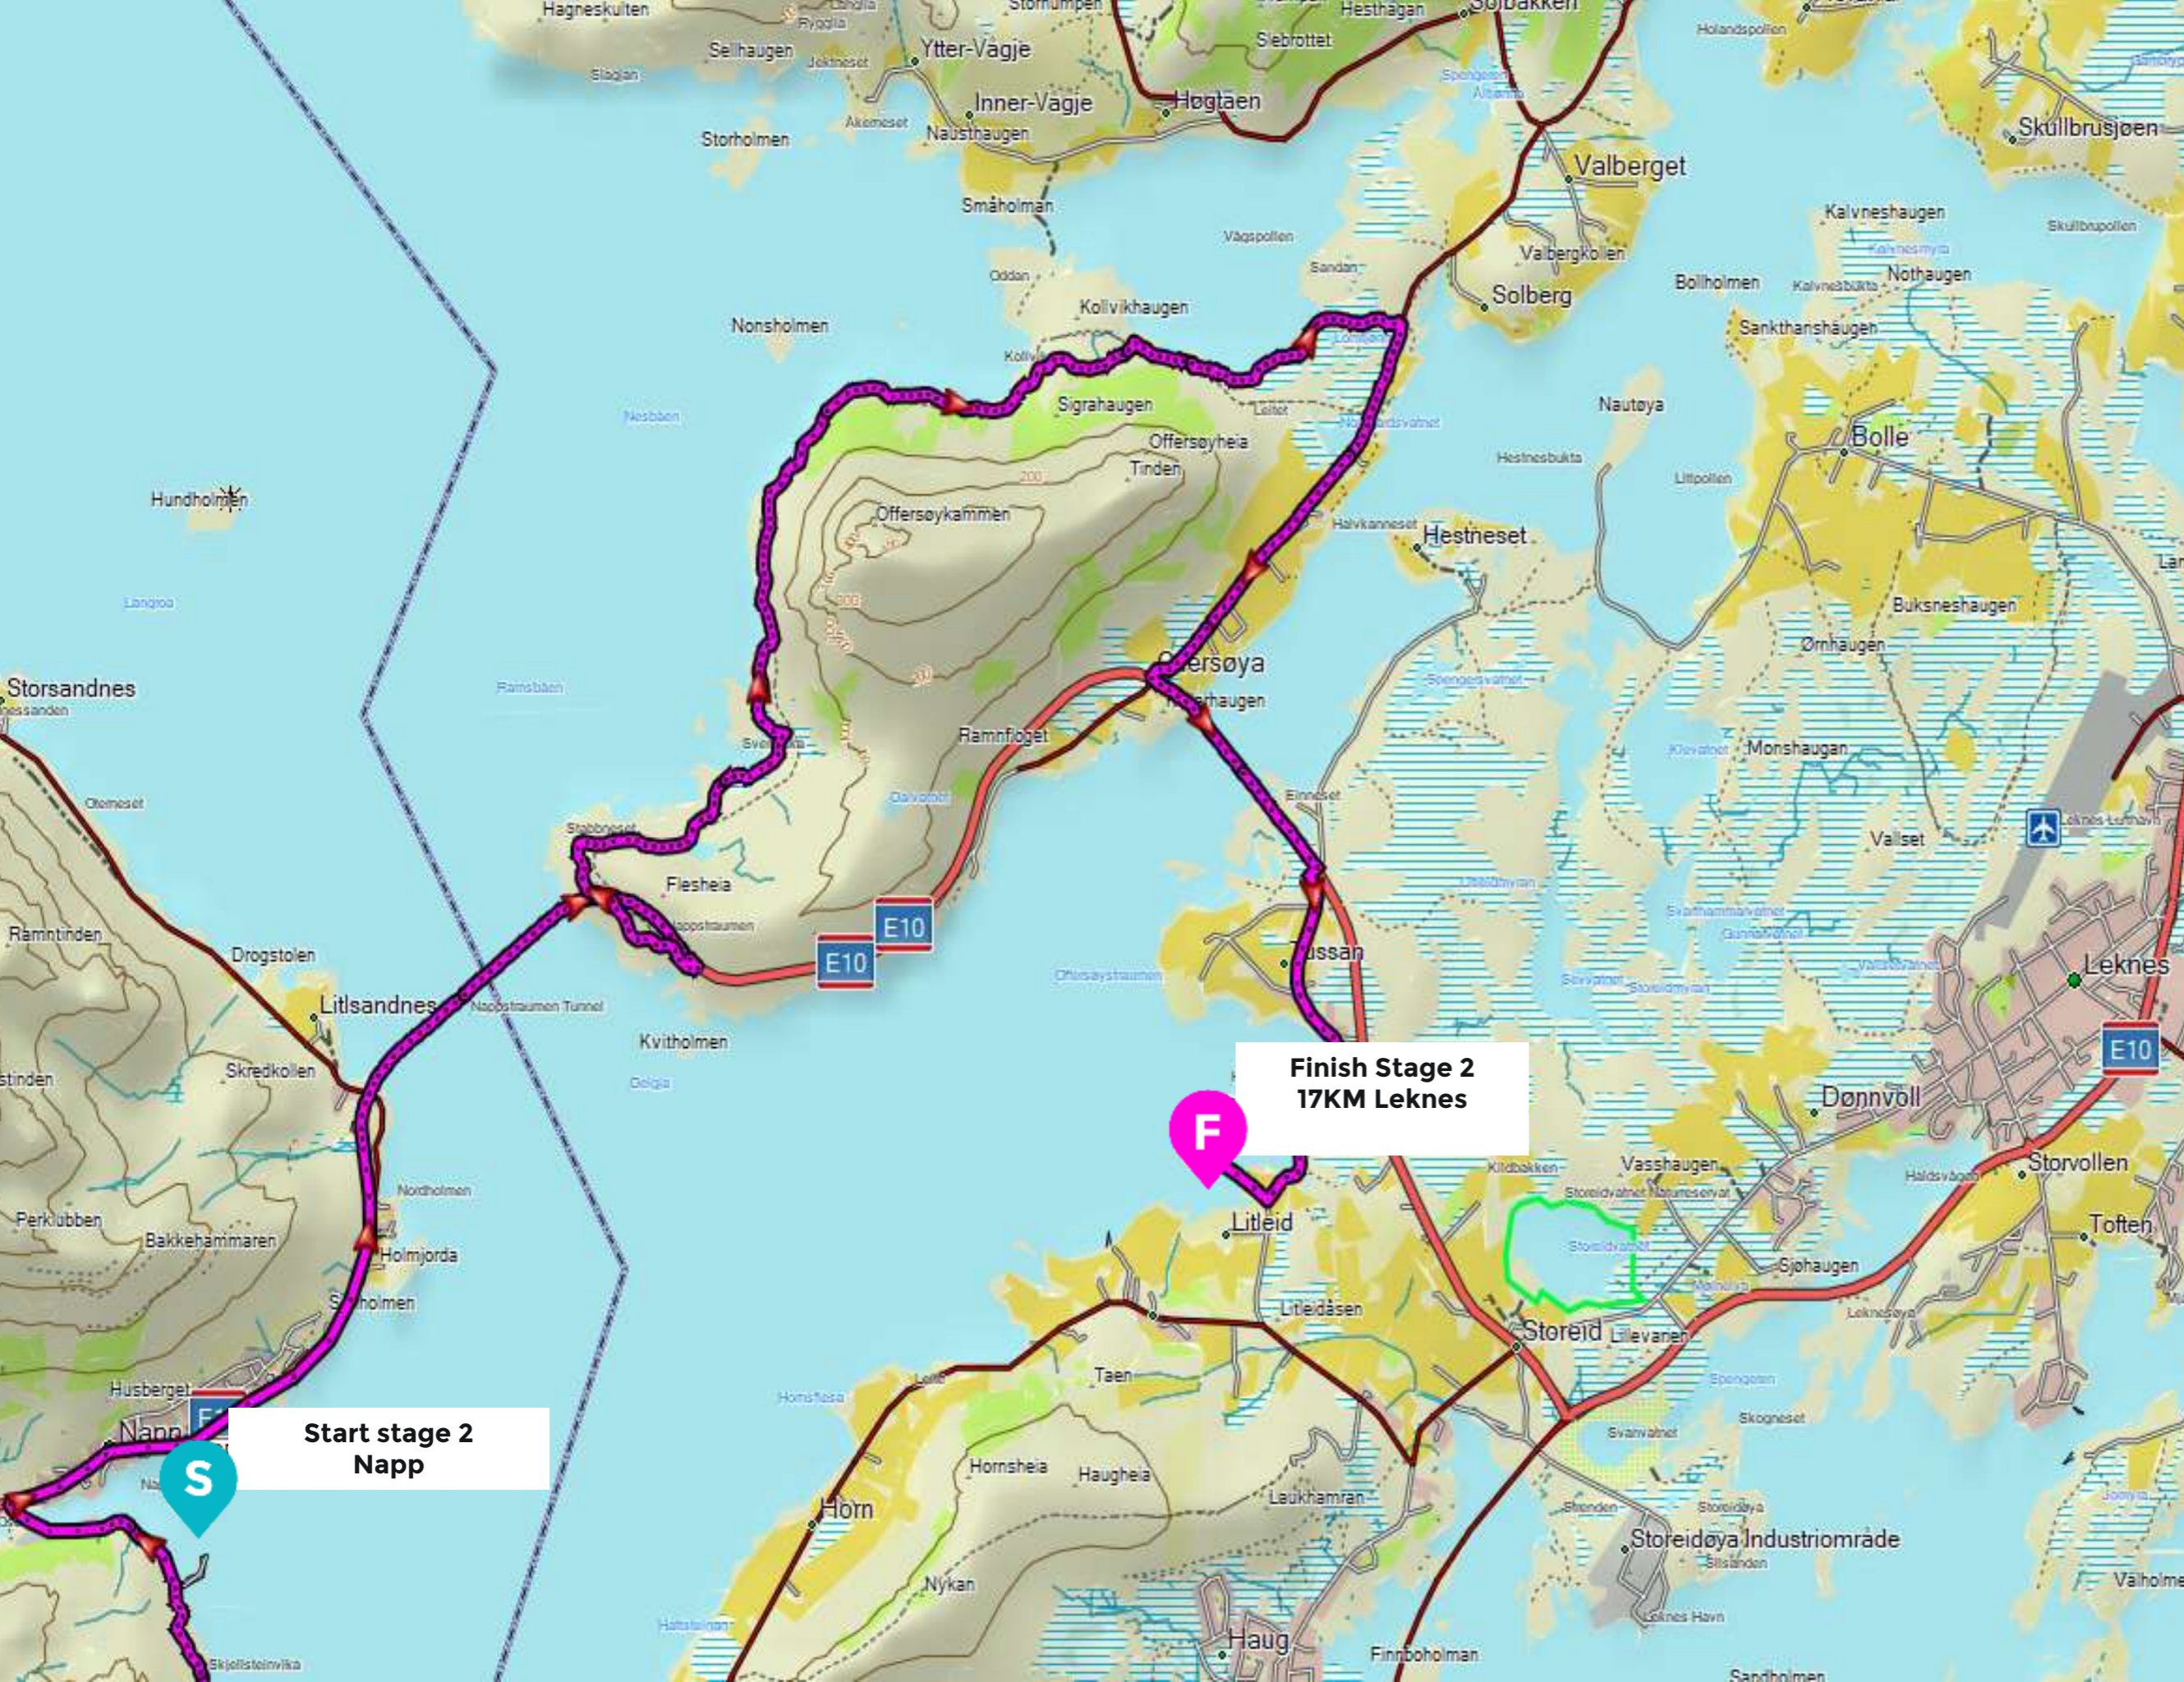

THE ARCTIC TRIPLE

- Navigation map:
Lofoten Stage Run 100KM

Lofoten Stage Run 100KM

11km SP Selfjorden

Part 1

Start Stage 1
Kjerkfjorden, Reine

Stage 1

Kjerkfjorden - Selfjorden
Distance: 11 km
Elevation: 750 m

THE ARCTIC TRIPLE

Stage 1

Selfjorden - Fredvang
Distance: 9 km
Elevation: 500 m

THE ARCTIC TRIPLE

Stage 2

Napp - Leknes
Distance: 17 km
Elevation: 300 m

THE ARCTIC TRIPLE

**23(97)km SP
Torvdalshalsen**

Part 1

Part 2

**Start & Finish Stage 3
35km Rølvfjorden**

Stage 3

**Rølvfjorden - Torvdalshalsen -
Rølvfjorden**
Distance: 23+12 km
Elevation: 800+700 m

THE ARCTIC TRIPLE

S
Start Stage 4
Kleppstad

14km SP Kongsmarka

FINISH 100KM
Stage Run 4
21KM Svolvær

Stage 4

Kleppstad - Svolvær
Distance: 21 km
Elevation: 1150 m

THE ARCTIC TRIPLE