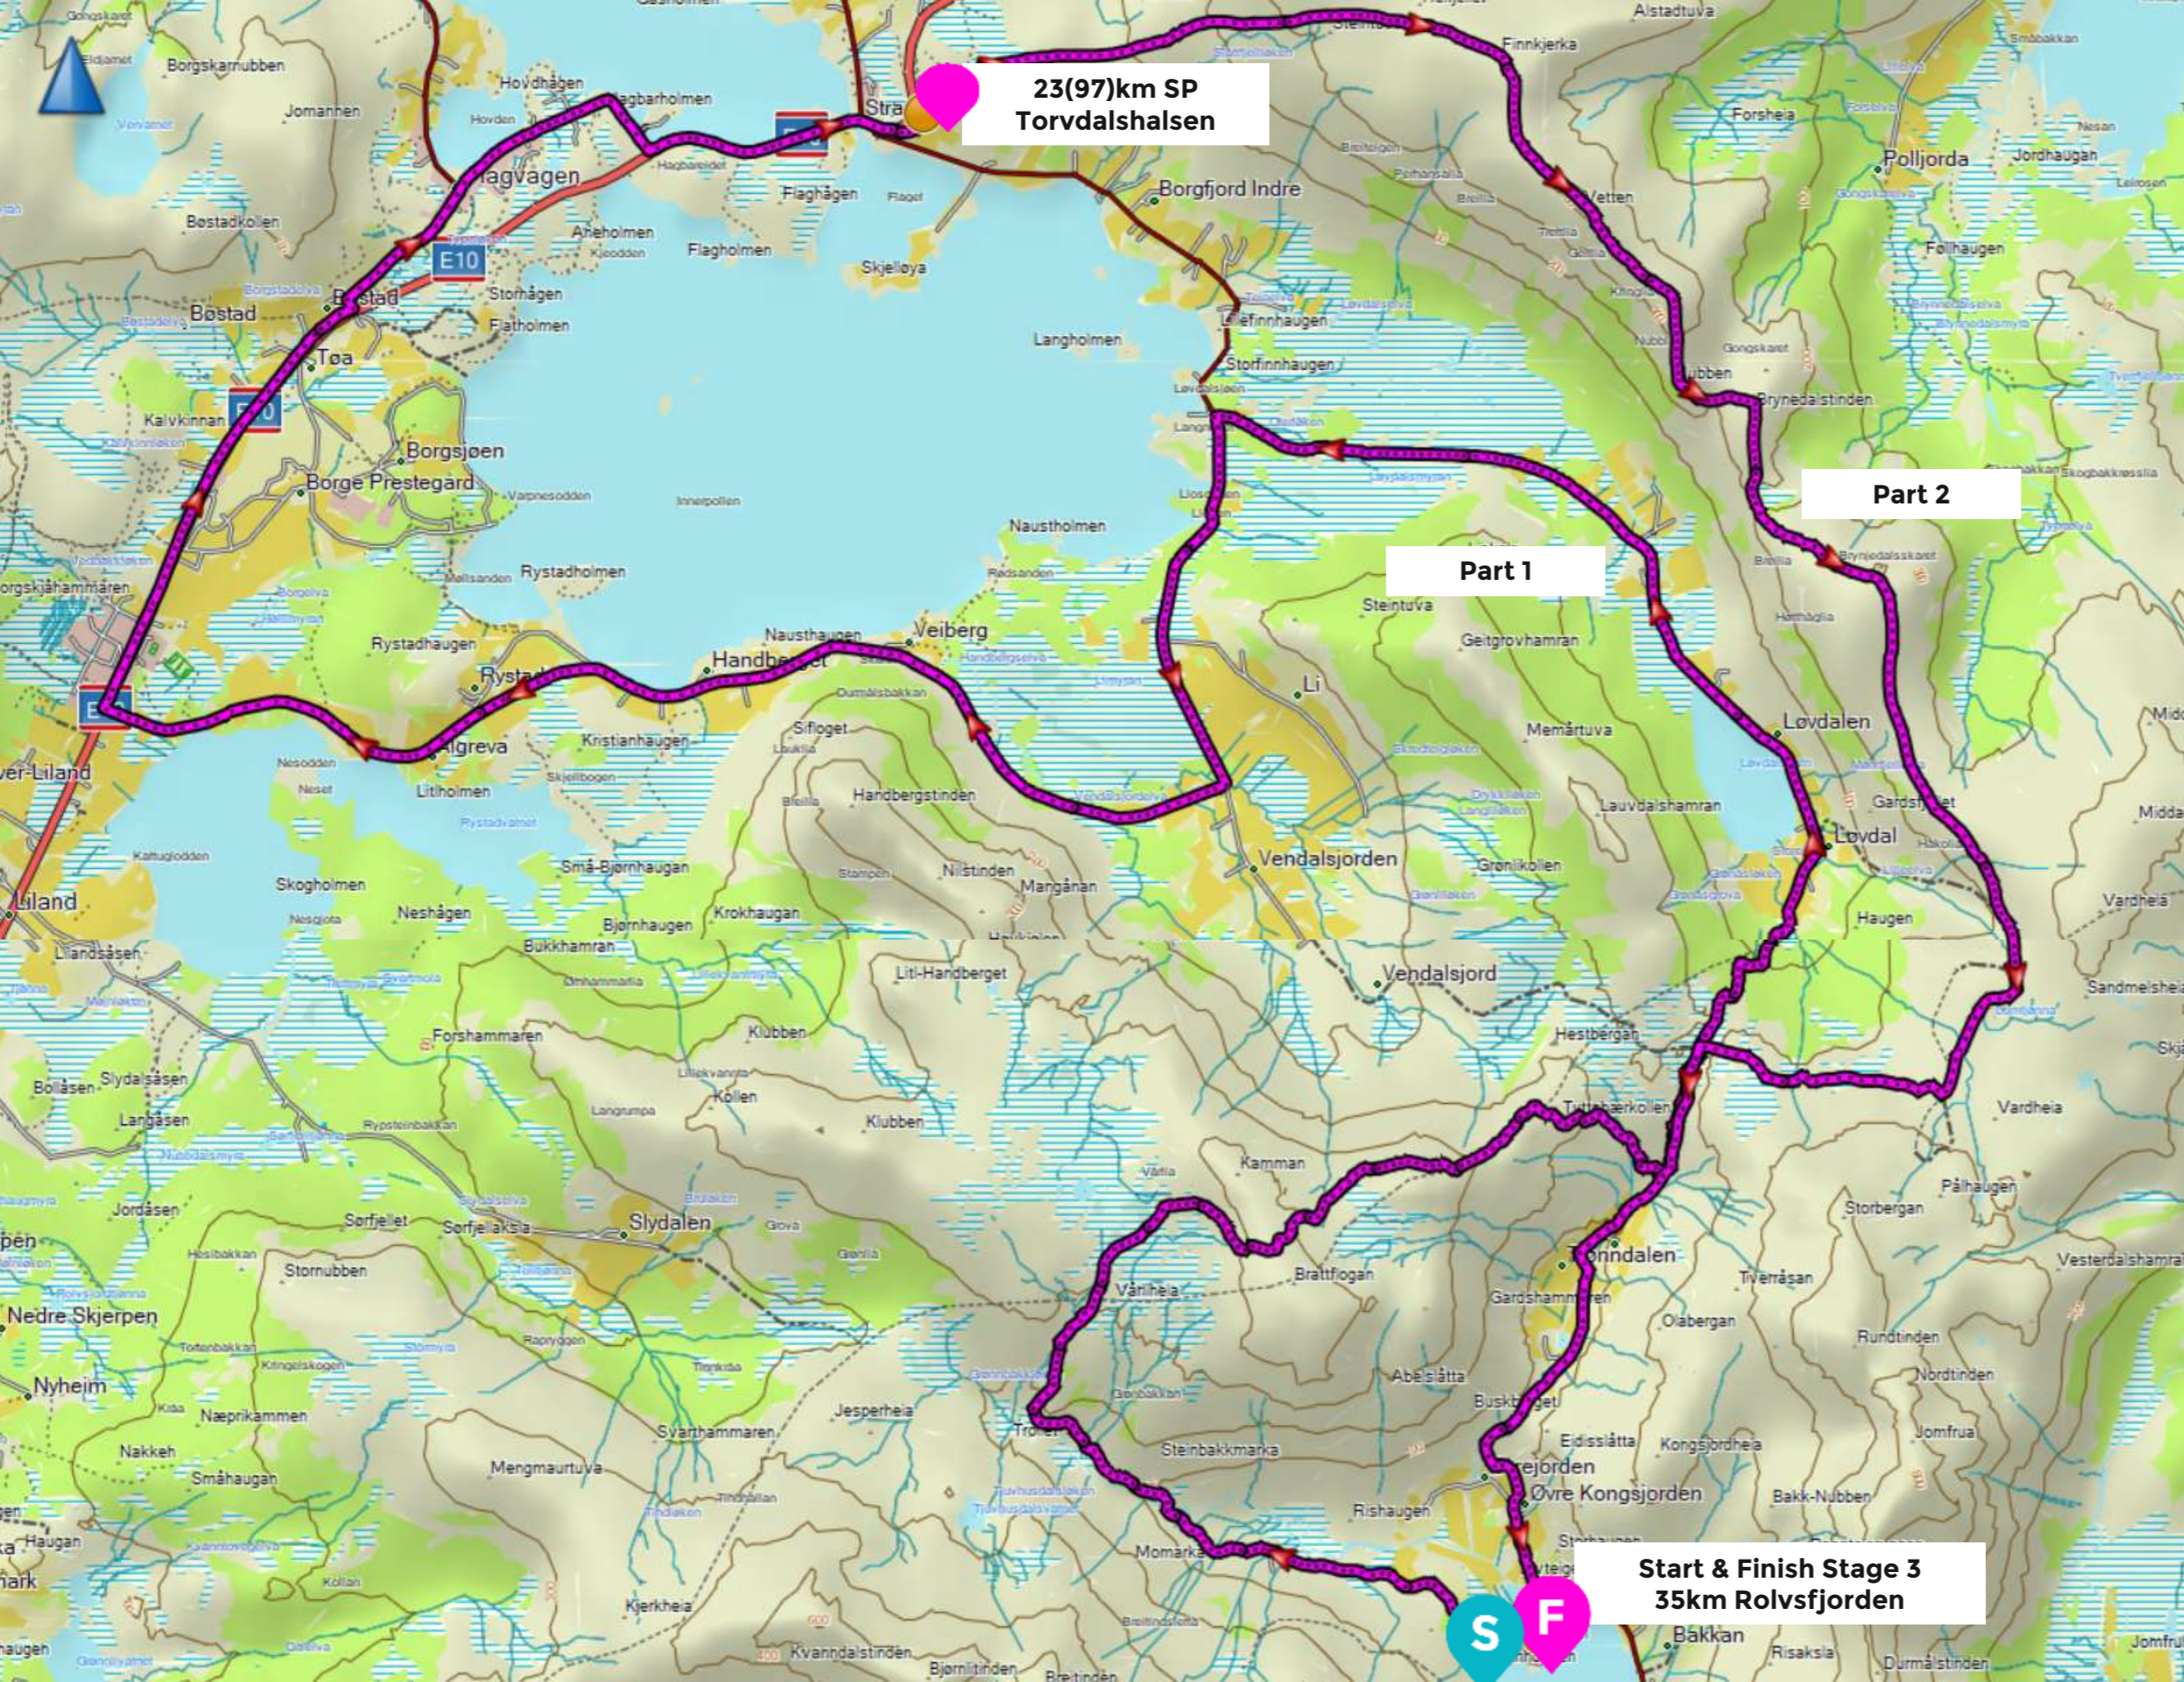

THE ARCTIC TRIPLE

- Navigation map:
Lofoten Stage Run 100KM

Lofoten Stage Run 100KM

11km SP Selfjorden

Part 1

Start Stage 1
Kjerkfjorden, Reine

Stage 1

Kjerkfjorden - Selfjorden
Distance: 11 km
Elevation: 750 m

THE ARCTIC TRIPLE

Stage 1

Selfjorden - Fredvang
Distance: 9 km
Elevation: 500 m

THE ARCTIC TRIPLE

Stage 2

Napp - Leknes
Distance: 17 km
Elevation: 300 m

THE ARCTIC TRIPLE

**23(97)km SP
Torvdalshalsen**

Part 1

Part 2

**Start & Finish Stage 3
35km Rølvfjorden**

Stage 3

**Rølvfjorden - Torvdalshalsen -
Rølvfjorden**
Distance: 23+12 km
Elevation: 800+700 m

THE ARCTIC TRIPLE

S
Start Stage 4
Kleppstad

14km SP Kongsmarka

FINISH 100KM
Stage Run 4
21KM Svolvær

Stage 4

Kleppstad - Svolvær
Distance: 21 km
Elevation: 1150 m

THE ARCTIC TRIPLE