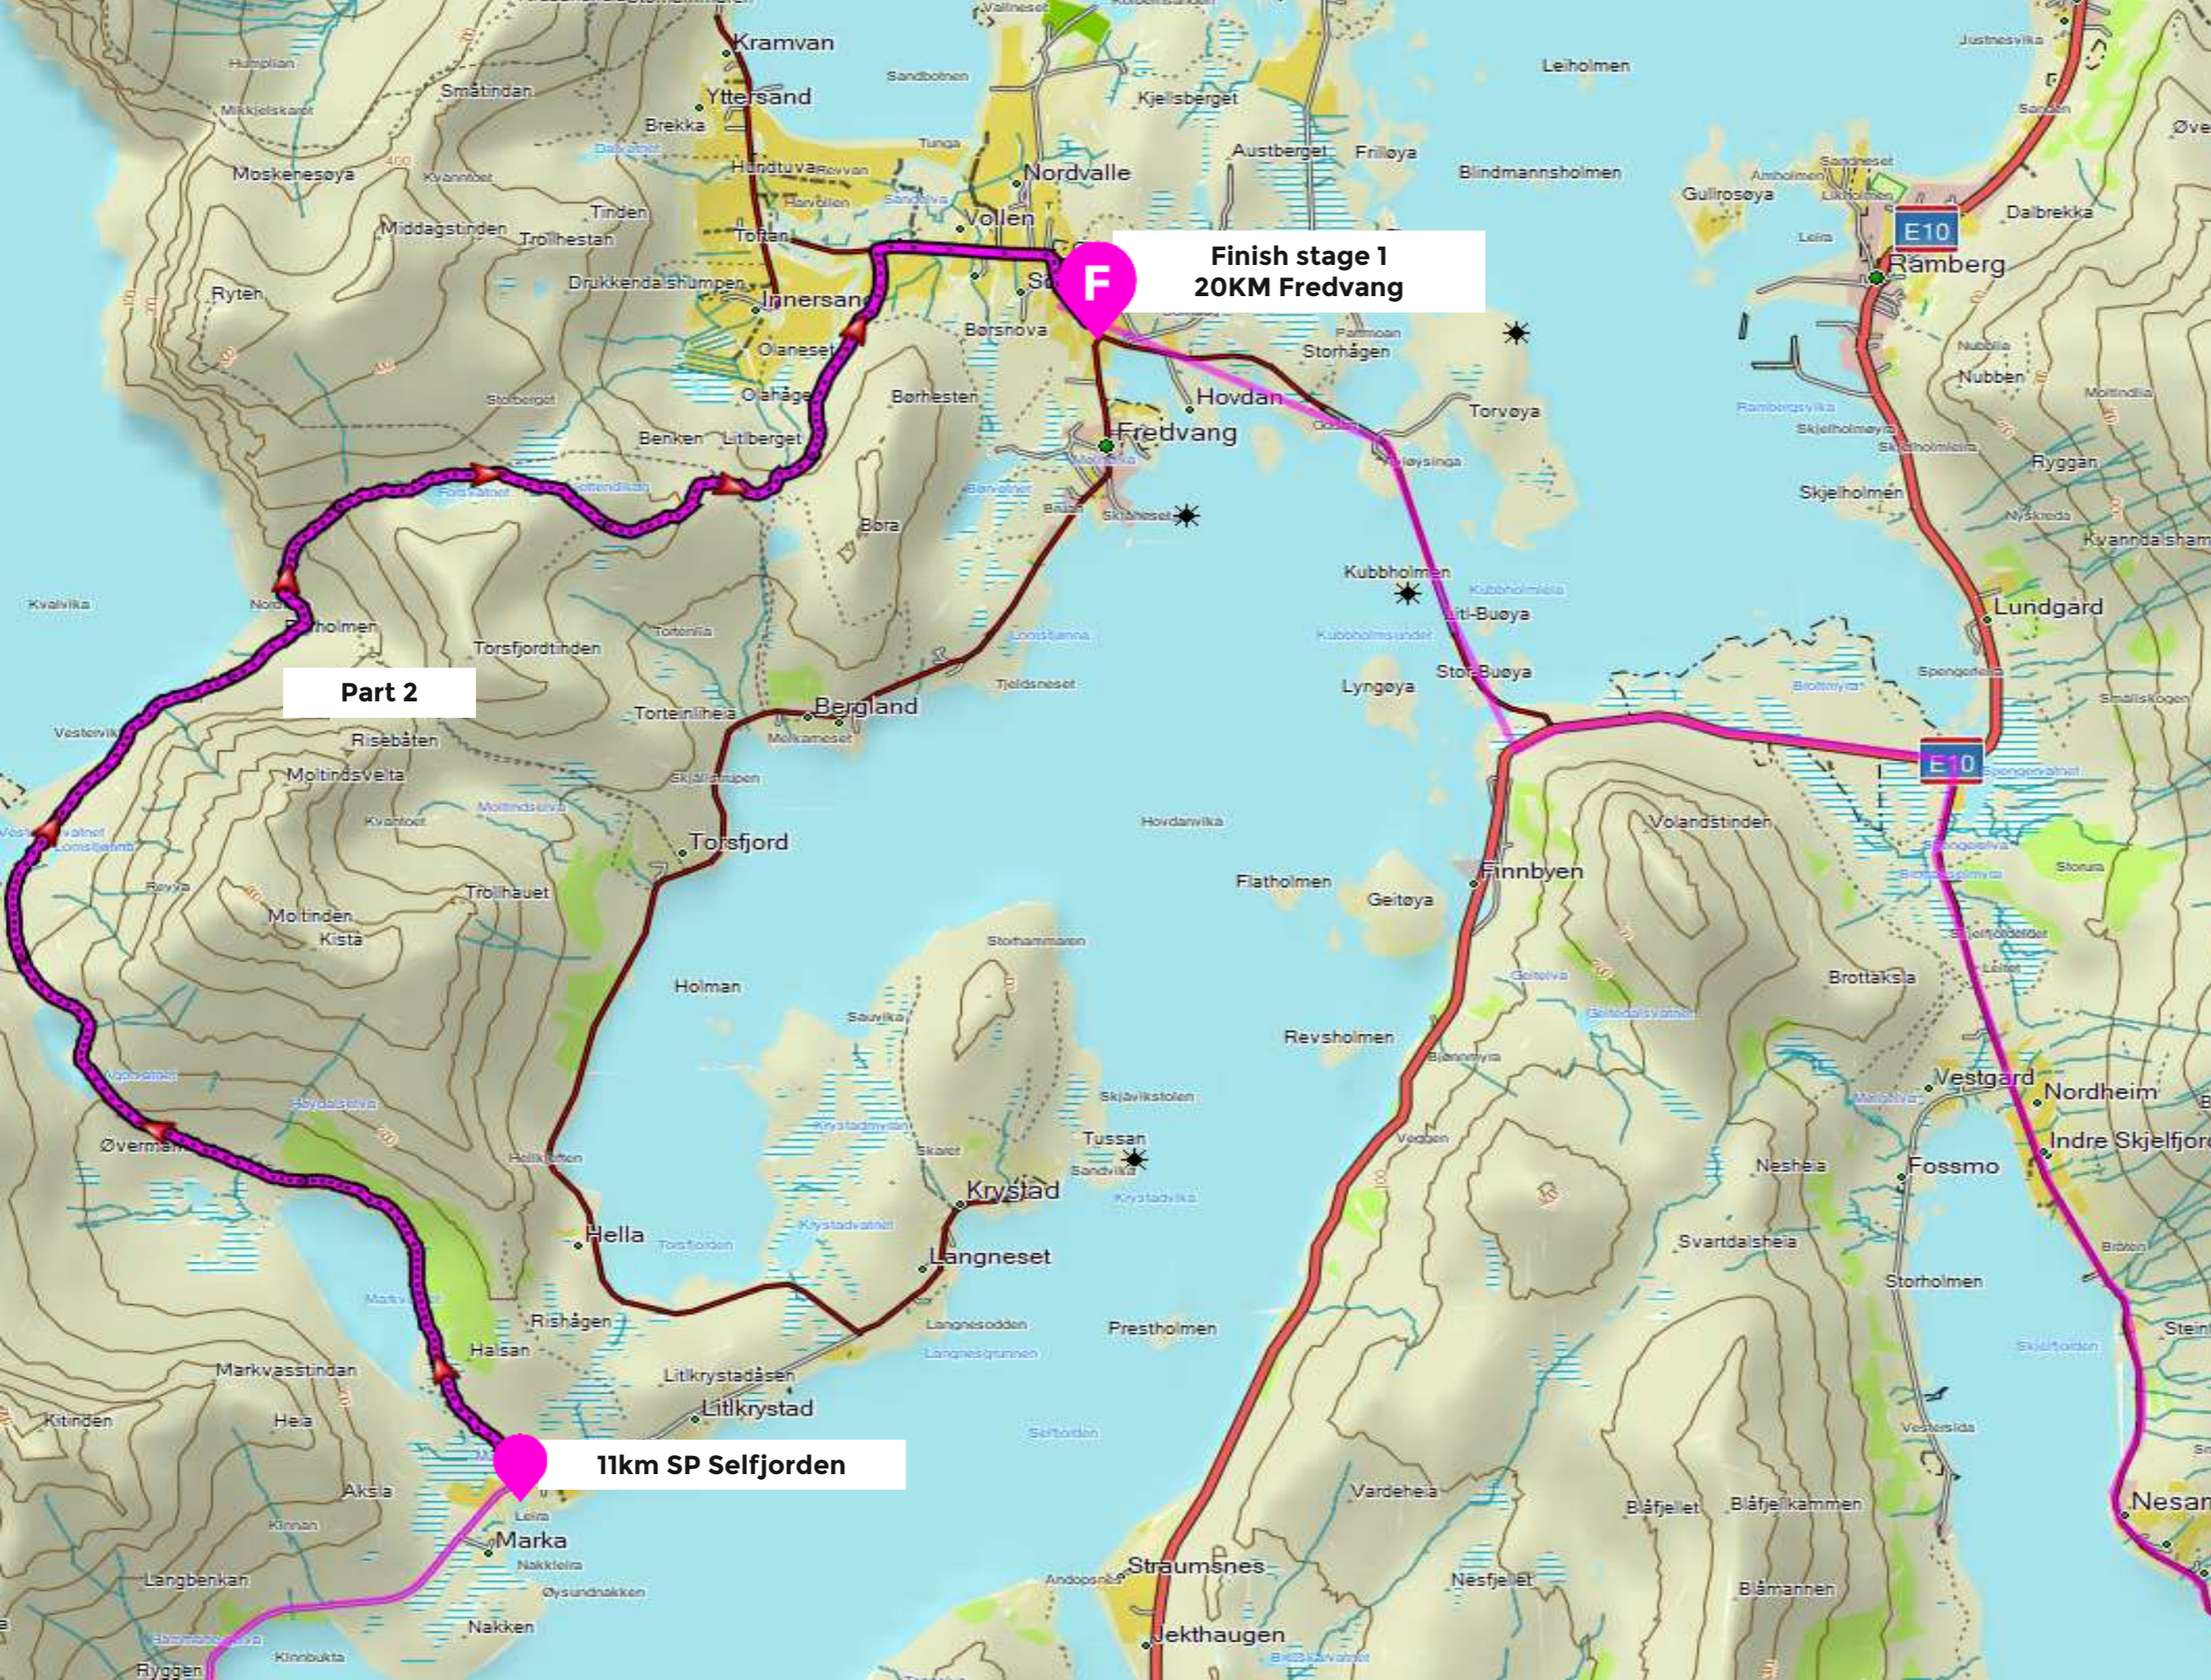

THE ARCTIC TRIPLE

- Navigation map:
Lofoten Stage Run 100KM

Lofoten Stage Run 100KM

11km SP Selfjorden

Part 1

Start Stage 1
Kjerkfjorden, Reine

Stage 1

Kjerkfjorden - Selfjorden
Distance: 11 km
Elevation: 750 m

THE ARCTIC TRIPLE

Stage 1

Selfjorden - Fredvang
Distance: 9 km
Elevation: 500 m

THE ARCTIC TRIPLE

Stage 2

Napp - Leknes
Distance: 17 km
Elevation: 300 m

THE ARCTIC TRIPLE

**23(97)km SP
Torvdalshalsen**

Part 1

Part 2

**Start & Finish Stage 3
35km Rølvfjorden**

Stage 3

**Rølvfjorden - Torvdalshalsen -
Rølvfjorden**
Distance: 23+12 km
Elevation: 800+700 m

THE ARCTIC TRIPLE

S
Start Stage 4
Kleppstad

14km SP Kongsmarka

FINISH 100KM
Stage Run 4
21KM Svolvær

Stage 4

Kleppstad - Svolvær
Distance: 21 km
Elevation: 1150 m

THE ARCTIC TRIPLE