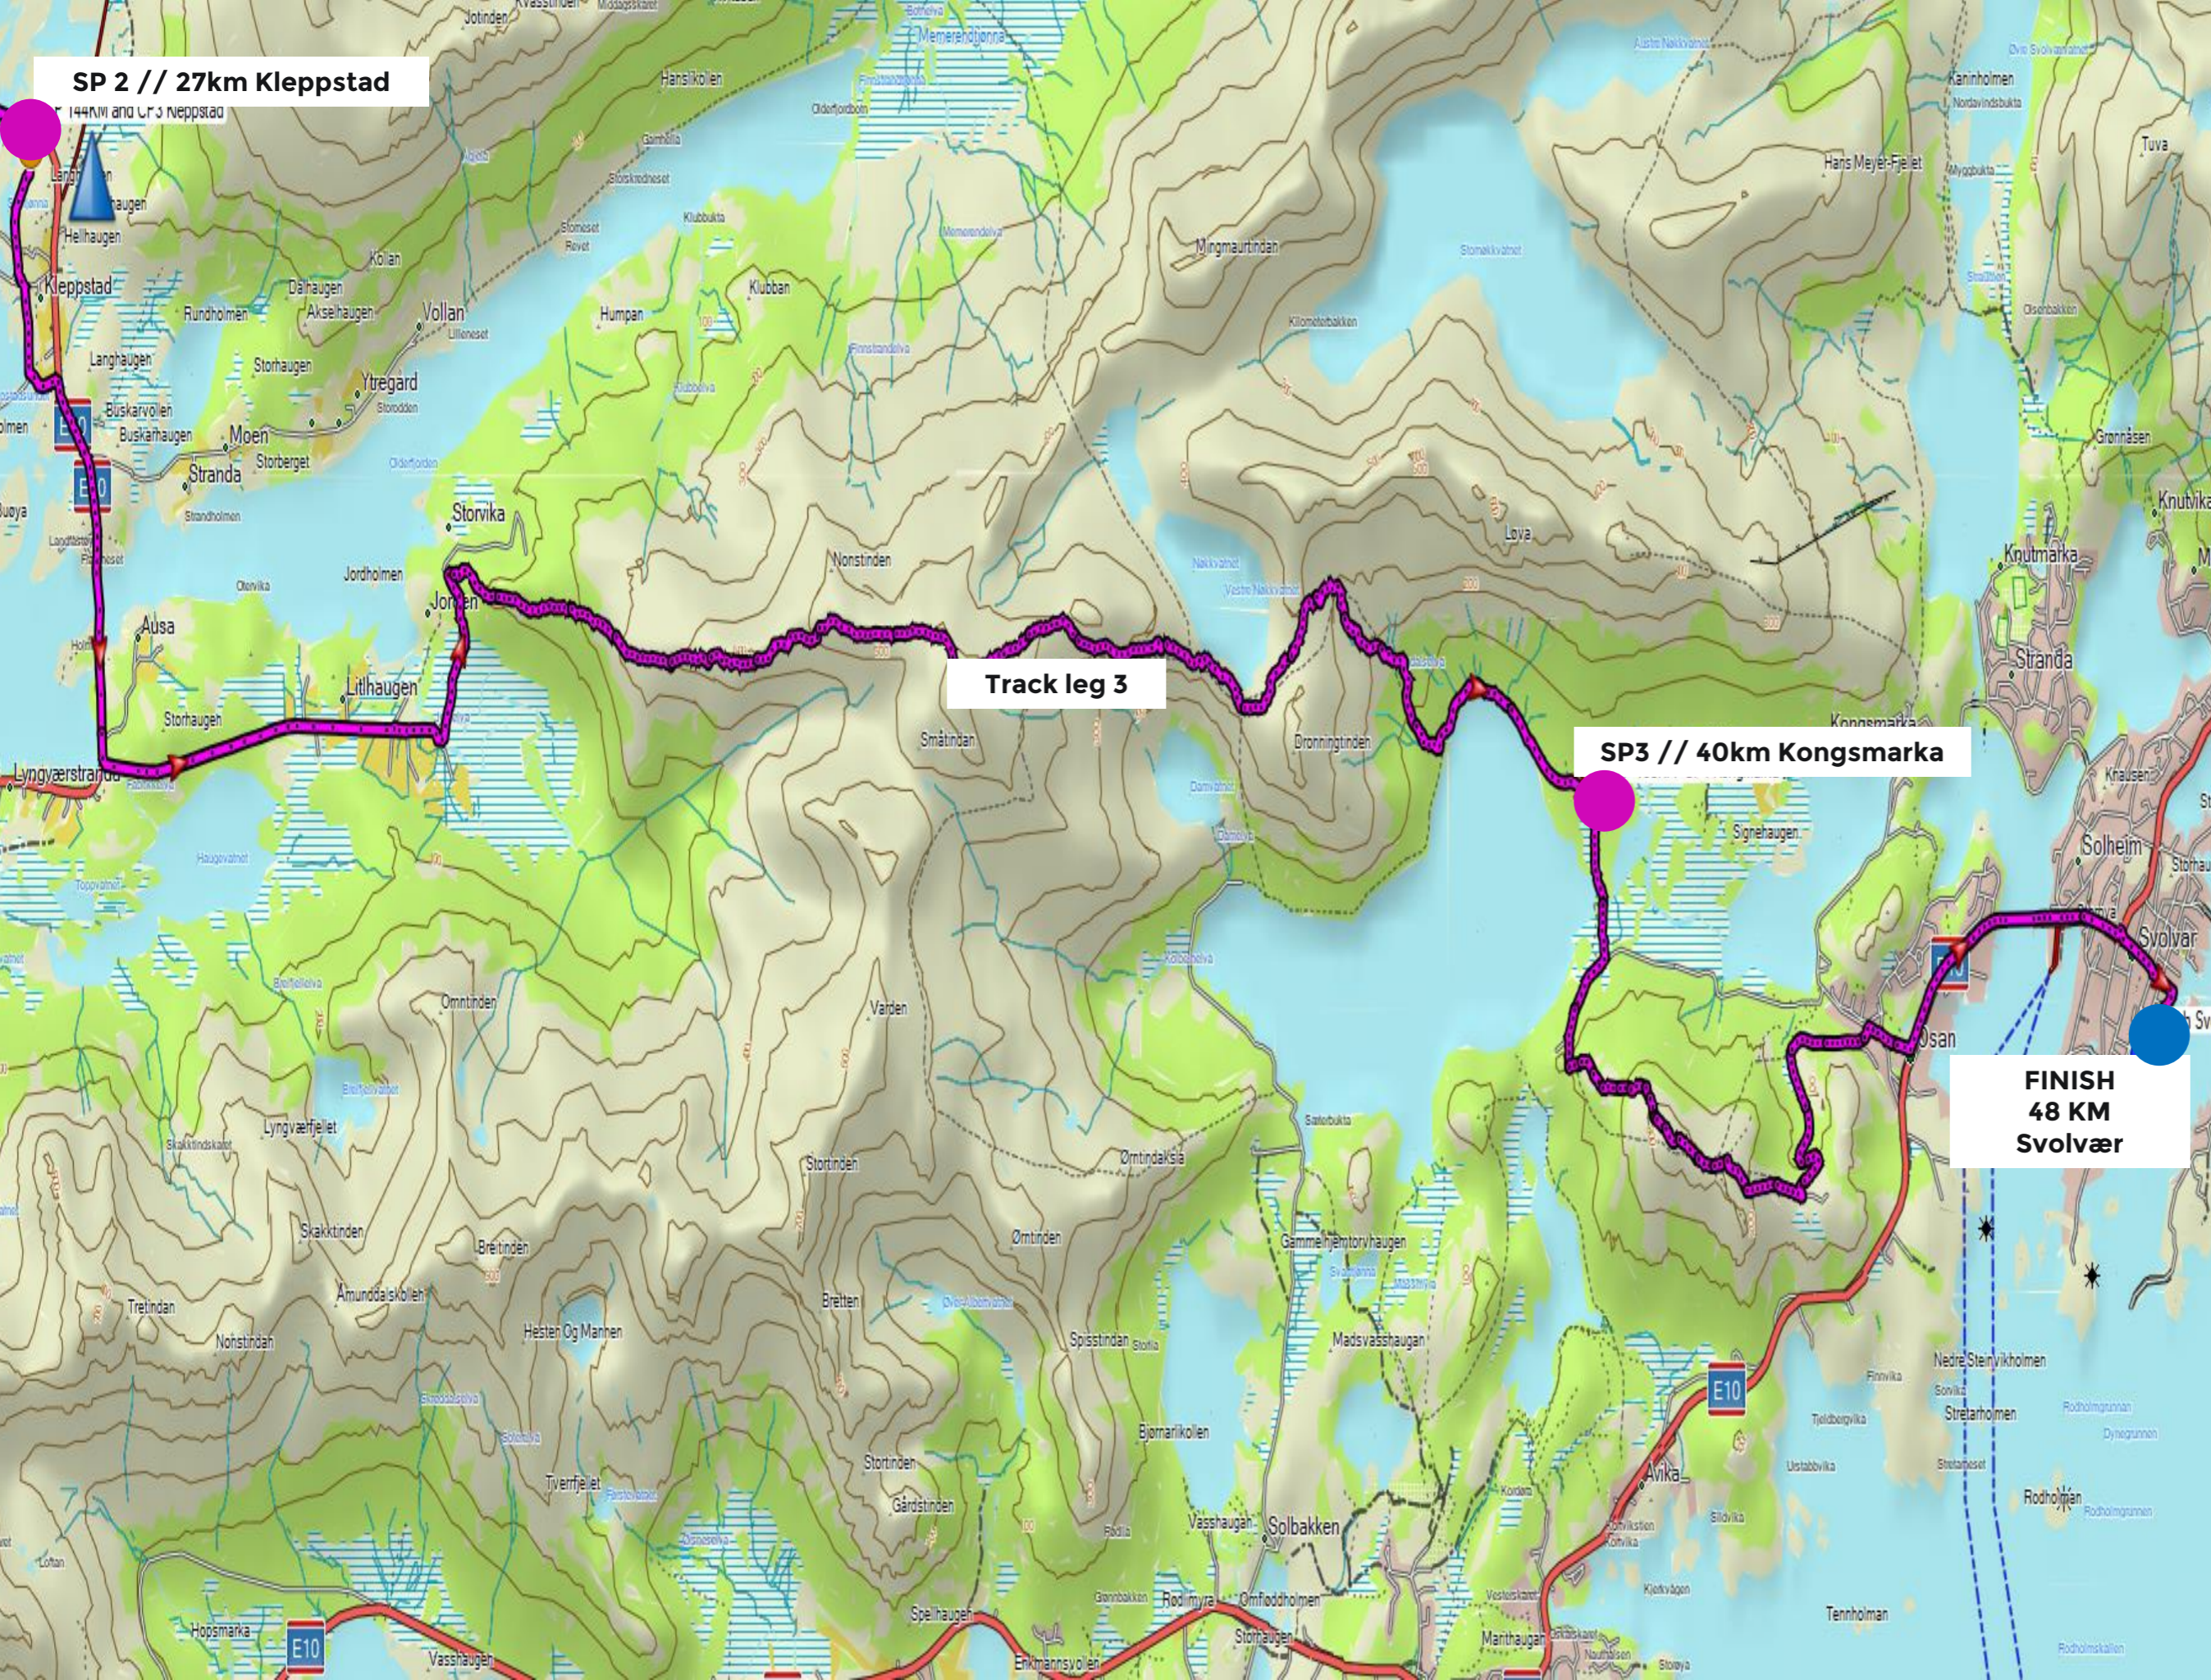

# Lofoten Ultra-Trail // 48 KM

- TP = Transition Point Relay
- SP/CP = Service-/check Point
- Start
- Finish

THE ARCTIC TRIPLE

**START  
48 KM  
Torvdalshalsen**

**Track leg 1**

**SP 1 // 15km  
SP Vikjorden**

**Bekk  
300 m høyde**

Navigation map 48 KM

**LEG 1**

**Torvdalshalsen - Vikjord  
Distance: 15 km  
Elevation: 1150 m**

**THE ARCTIC TRIPLE**

Navigation map 48 KM

# LEG 2

Vikjord - Kleppstad  
Distance: 12 km  
Elevation: 200 m

THE ARCTIC TRIPLE

Navigation map 48 KM

# LEG 3

Kleppestad - Svolvær  
Distance: 20 km  
Elevation: 1300 m

THE ARCTIC TRIPLE