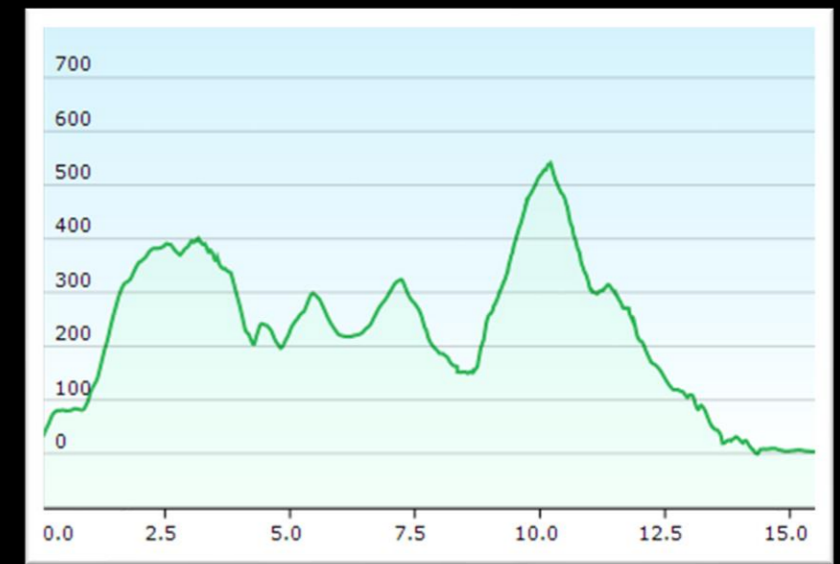

# Lofoten Ultra-Trail // 48 KM

- TP = Transition Point Relay
- SP/CP = Service-/check Point
- Start
- Finish

THE ARCTIC TRIPLE

**START  
48 KM  
Torvdalshalsen**

**Track leg 1**

**SP 1 // 15km  
SP Vikjorden**

**Bekk  
300 m høyde**

Navigation map 48 KM

**LEG 1**

**Torvdalshalsen - Vikjord  
Distance: 15 km  
Elevation: 1150 m**

**THE ARCTIC TRIPLE**

Navigation map 48 KM

# LEG 2

Vikjord - Kleppstad  
Distance: 12 km  
Elevation: 200 m

THE ARCTIC TRIPLE

Navigation map 48 KM

# LEG 3

Kleppestad - Svolvær  
Distance: 20 km  
Elevation: 1300 m

THE ARCTIC TRIPLE