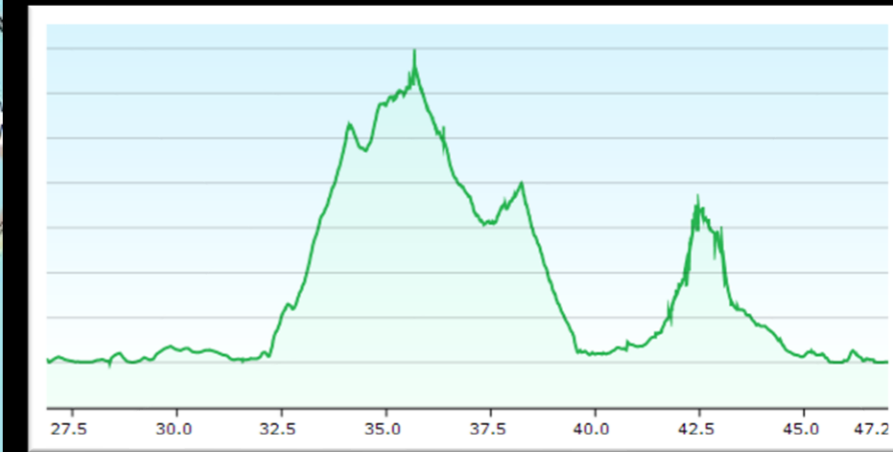

**Bekk  
300 m høyde**

Navigation map 48 KM

**LEG 1**

**Torvdalshalsen - Vikjord  
Distance: 15 km  
Elevation: 1150 m**

**THE ARCTIC TRIPLE**

Navigation map 48 KM

# LEG 2

Vikjord - Kleppstad  
Distance: 12 km  
Elevation: 200 m

THE ARCTIC TRIPLE

Navigation map 48 KM

# LEG 3

Kleppestad - Svolvær  
Distance: 20 km  
Elevation: 1300 m

THE ARCTIC TRIPLE