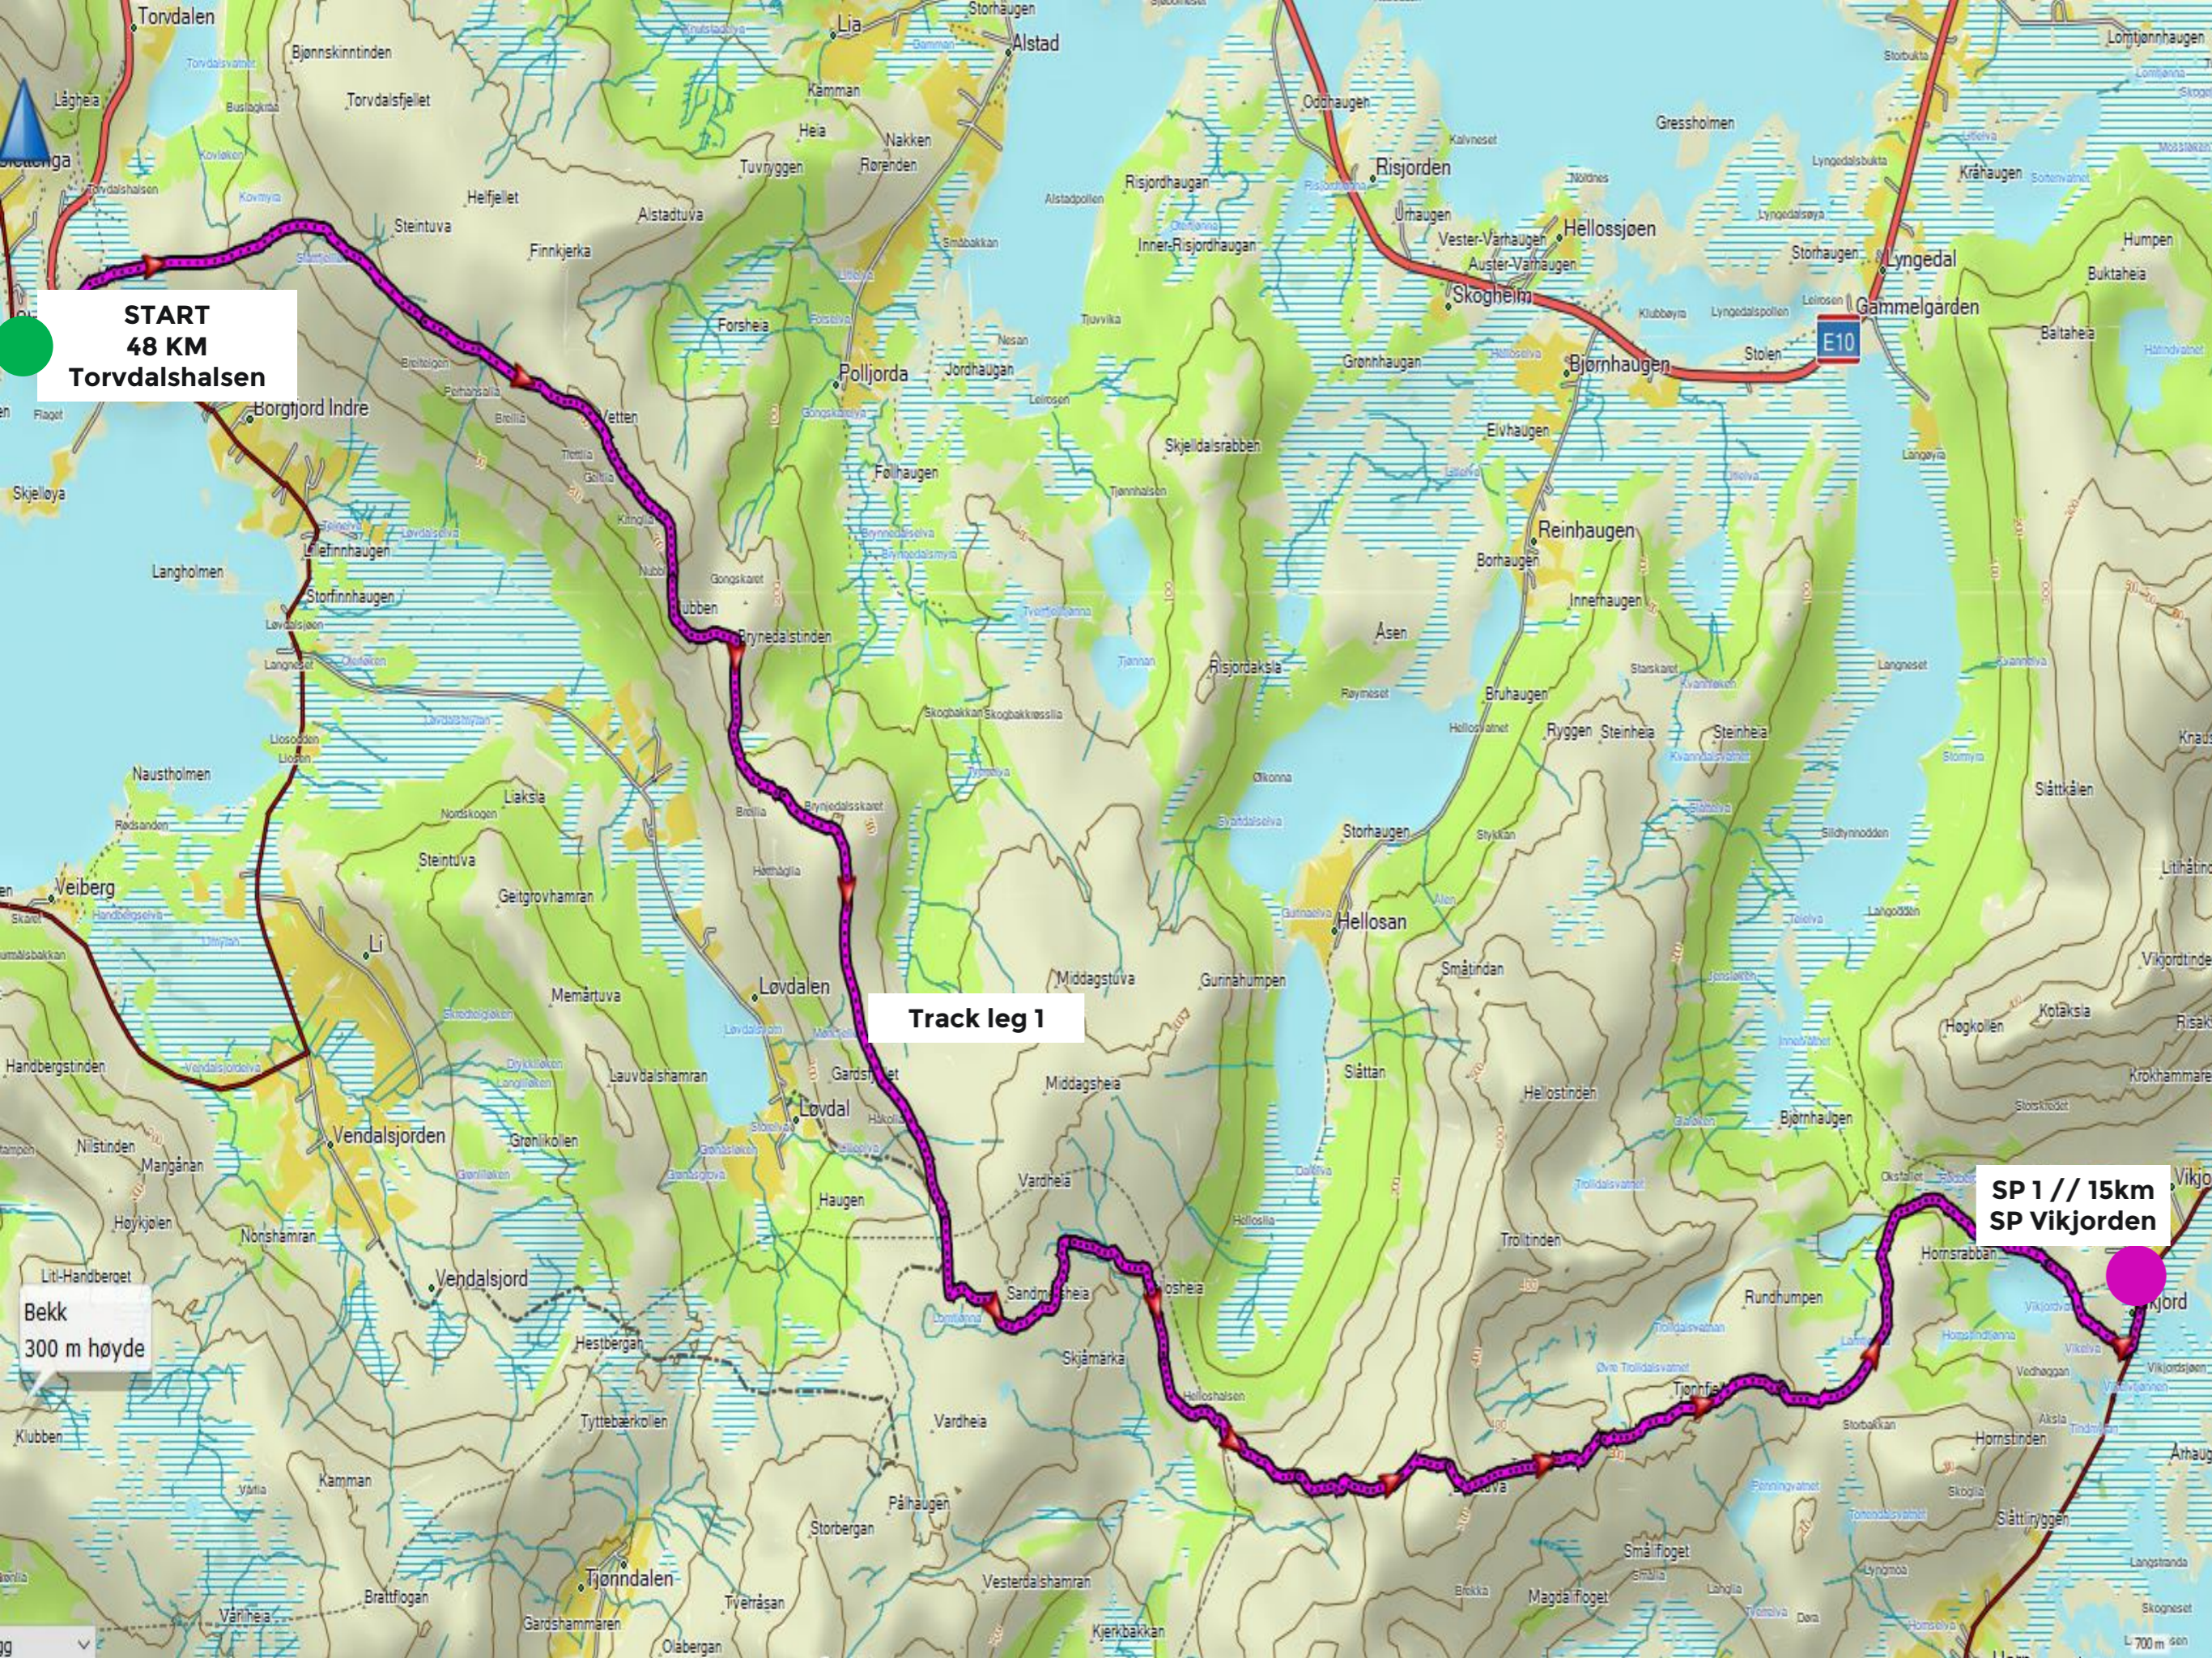

# Lofoten Ultra-Trail // 48 KM

- TP = Transition Point Relay
- SP/CP = Service-/check Point
- Start
- Finish

THE ARCTIC TRIPLE

**START  
48 KM  
Torvdalshalsen**

**Track leg 1**

**SP 1 // 15km  
SP Vikjorden**

**Bekk  
300 m høyde**

Navigation map 48 KM

**LEG 1**

**Torvdalshalsen - Vikjord  
Distance: 15 km  
Elevation: 1150 m**

**THE ARCTIC TRIPLE**

Navigation map 48 KM

# LEG 2

Vikjord - Kleppstad  
Distance: 12 km  
Elevation: 200 m

THE ARCTIC TRIPLE

Navigation map 48 KM

# LEG 3

Kleppestad - Svolvær  
Distance: 20 km  
Elevation: 1300 m

THE ARCTIC TRIPLE