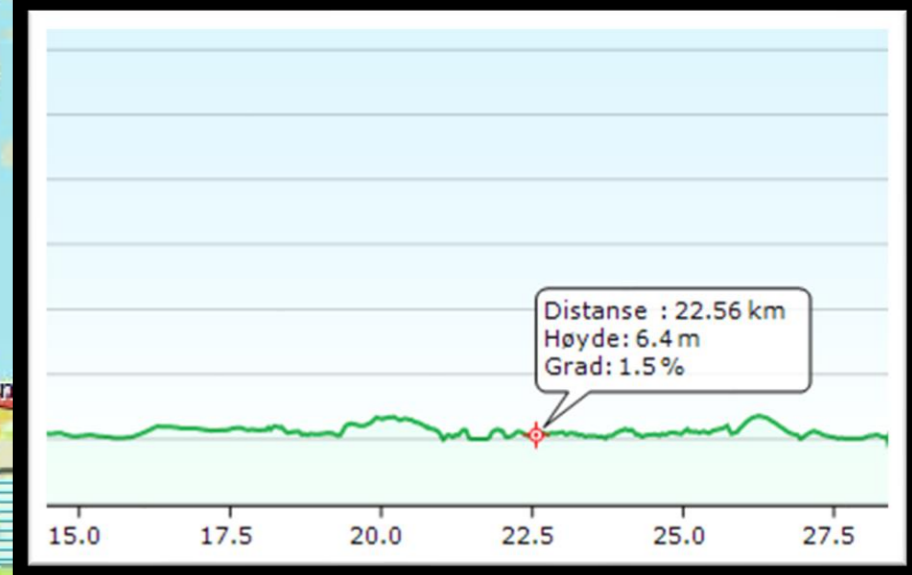

# Lofoten Ultra-Trail // 48 KM

- TP = Transition Point Relay
- SP/CP = Service-/check Point
- Start
- Finish

THE ARCTIC TRIPLE

**START  
48 KM  
Torvdalshalsen**

**Track leg 1**

**SP 1 // 15km  
SP Vikjorden**

**Bekk  
300 m høyde**

Navigation map 48 KM

**LEG 1**

**Torvdalshalsen - Vikjord  
Distance: 15 km  
Elevation: 1150 m**

**THE ARCTIC TRIPLE**

Navigation map 48 KM

# LEG 2

Vikjord - Kleppstad  
Distance: 12 km  
Elevation: 200 m

THE ARCTIC TRIPLE

Navigation map 48 KM

# LEG 3

Kleppestad - Svolvær  
Distance: 20 km  
Elevation: 1300 m

THE ARCTIC TRIPLE